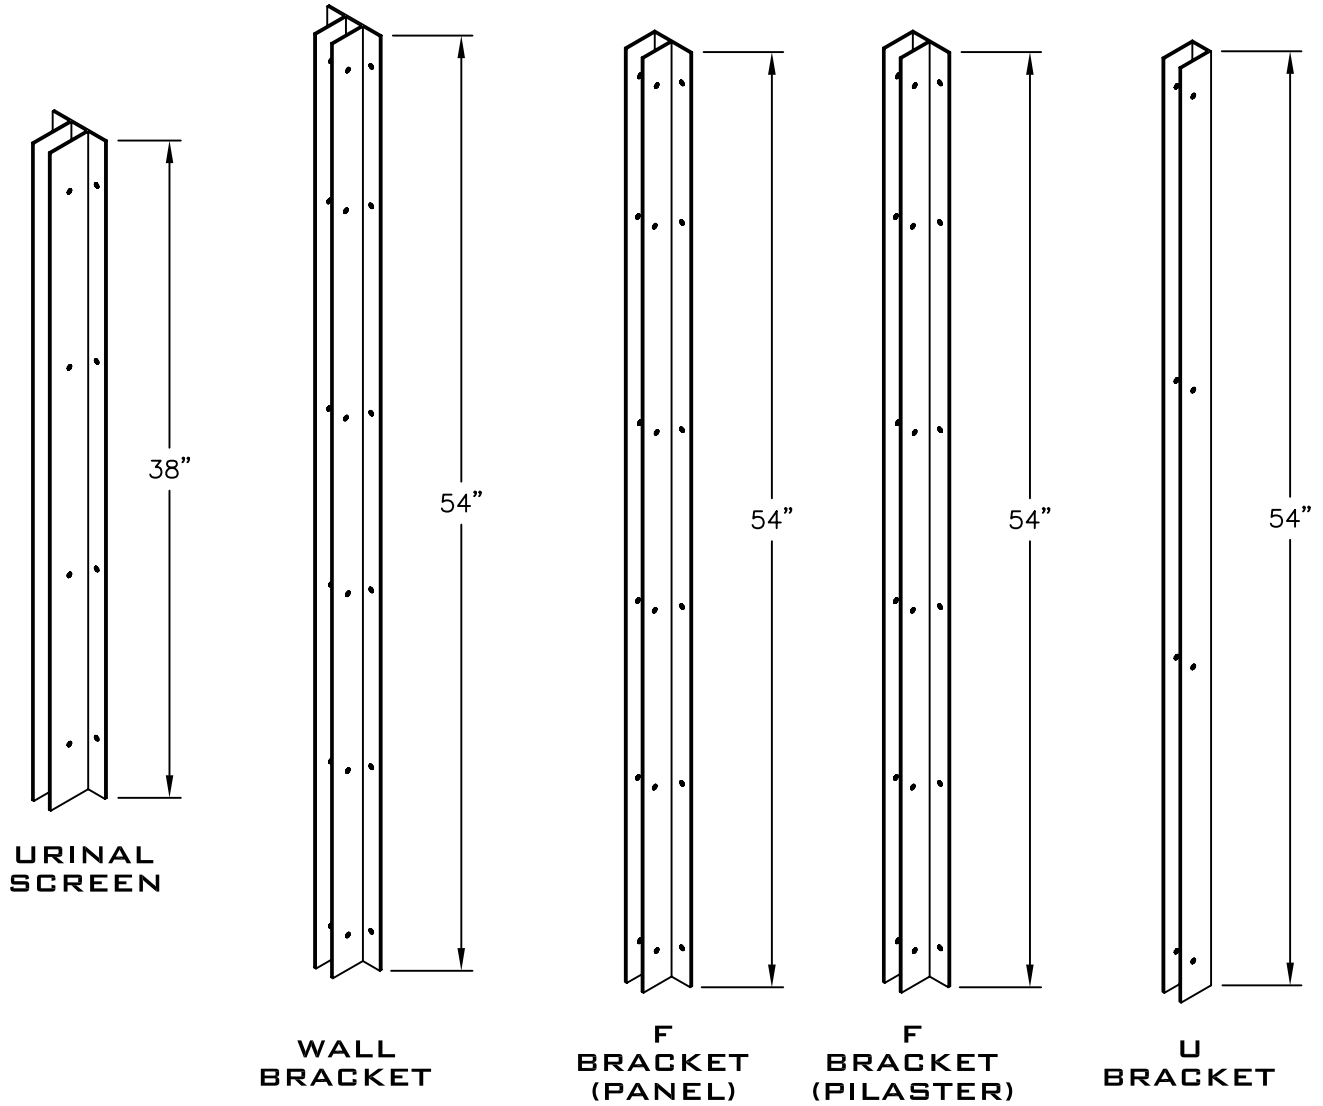

FULL HEIGHT ALUMINUM WALL BRACKETS

REV 12/04