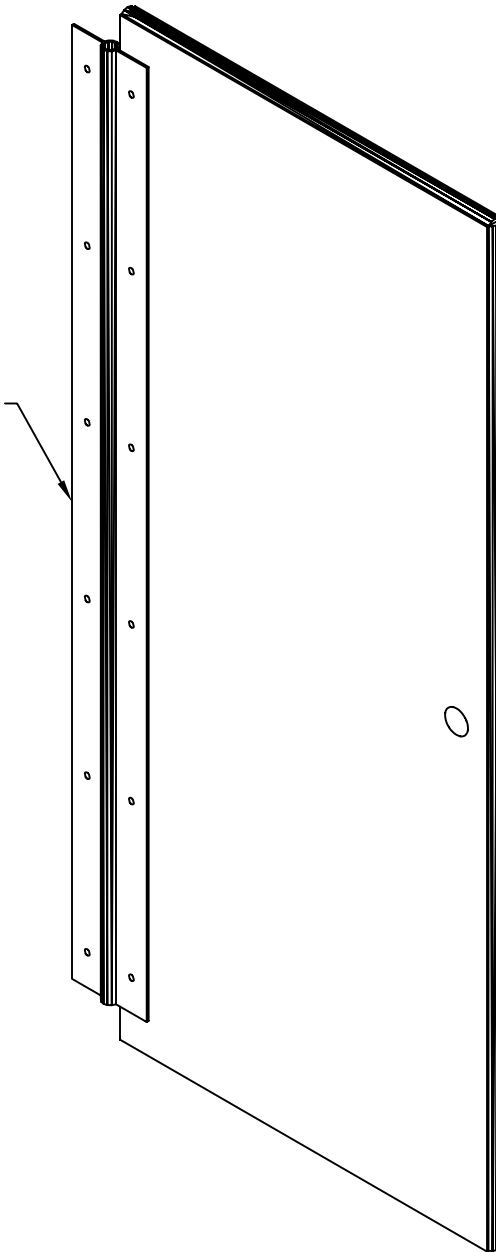

POWDER COATED STEEL  
DOOR W/ FULL HEIGHT HINGE DETAIL  
2.16F

COMBINATION  
COAT HOOK / DOOR STOP

54" FULL HEIGHT HINGE  
CENTERED ON DOOR

STANDARD  
HANDLE

ADA PADDLE  
HANDLE

REV 12/04