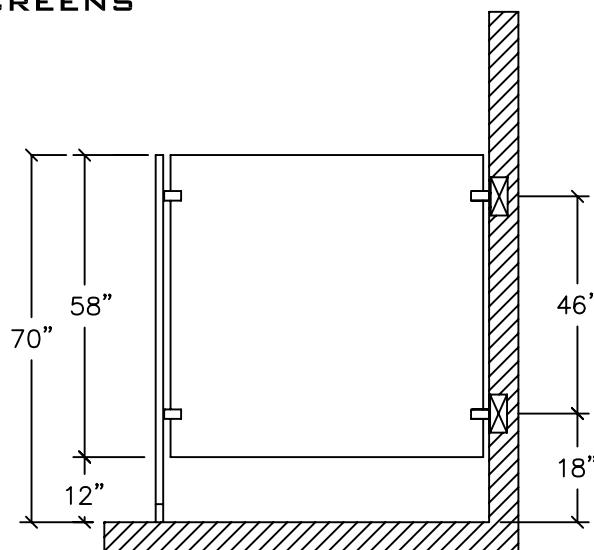

**POWDER COATED STEEL  
URINAL AND SIGHT SCREENS  
2.17**

**WALL HUNG URINAL SCREENS**

**WALL HUNG  
SCREEN**

**SIDE ELEVATION**

**AVAILABLE IN 4 STANDARD SIZES, 12" X 42", 18" X 42", 24" X 42",  
30" X 42"; CHROME PLATED ZAMAG, STAINLESS STEEL STIRRUP BRACKETS,  
FULL HEIGHT ALUMINUM OR STAINLESS STEEL BRACKETS**

**FLOOR ANCHORED SCREENS**

**MINIMUM 6"  
FLOOR ANCHORED  
PILASTER**

**SIDE ELEVATION**

**SIGHT SCREENS ABOVE ARE 58" HIGH BY DEPTH REQUIRED  
AVAILABLE WITH CHROME PLATED ZAMAG, STAINLESS STEEL  
STIRRUP BRACKETS, FULL HEIGHT ALUMINUM OR  
STAINLESS STEEL BRACKETS**