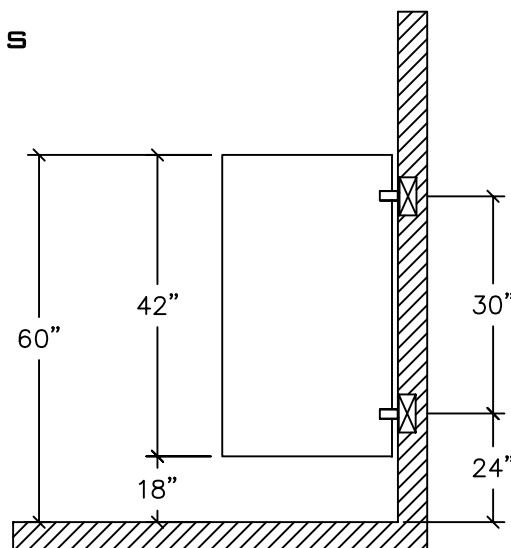

**POWDER COATED STEEL  
URINAL AND SIGHT SCREENS  
2.17**

**WALL HUNG URINAL SCREENS**

**WALL HUNG  
SCREEN**

**SIDE ELEVATION**

**AVAILABLE IN 4 STANDARD SIZES, 12" X 42", 18" X 42", 24" X 42",  
30" X 42"; CHROME PLATED ZAMAG, STAINLESS STEEL STIRRUP BRACKETS,  
FULL HEIGHT ALUMINUM OR STAINLESS STEEL BRACKETS**

**FLOOR ANCHORED SCREENS**

**MINIMUM 6"  
FLOOR ANCHORED  
PILASTER**

**SIDE ELEVATION**

**SIGHT SCREENS ABOVE ARE 58" HIGH BY DEPTH REQUIRED  
AVAILABLE WITH CHROME PLATED ZAMAG, STAINLESS STEEL  
STIRRUP BRACKETS, FULL HEIGHT ALUMINUM OR  
STAINLESS STEEL BRACKETS**