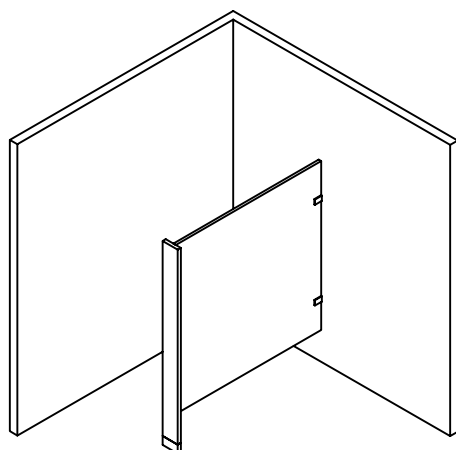

**POWDER COATED STEEL  
URINAL AND SIGHT SCREENS  
2.17**

**WALL HUNG URINAL SCREENS**

**WALL HUNG  
SCREEN**

**SIDE ELEVATION**

**AVAILABLE IN 4 STANDARD SIZES, 12" X 42", 18" X 42", 24" X 42",  
30" X 42"; CHROME PLATED ZAMAG, STAINLESS STEEL STIRRUP BRACKETS,  
FULL HEIGHT ALUMINUM OR STAINLESS STEEL BRACKETS**

**FLOOR ANCHORED SCREENS**

**MINIMUM 6"  
FLOOR ANCHORED  
PILASTER**

**SIDE ELEVATION**

**SIGHT SCREENS ABOVE ARE 58" HIGH BY DEPTH REQUIRED  
AVAILABLE WITH CHROME PLATED ZAMAG, STAINLESS STEEL  
STIRRUP BRACKETS, FULL HEIGHT ALUMINUM OR  
STAINLESS STEEL BRACKETS**