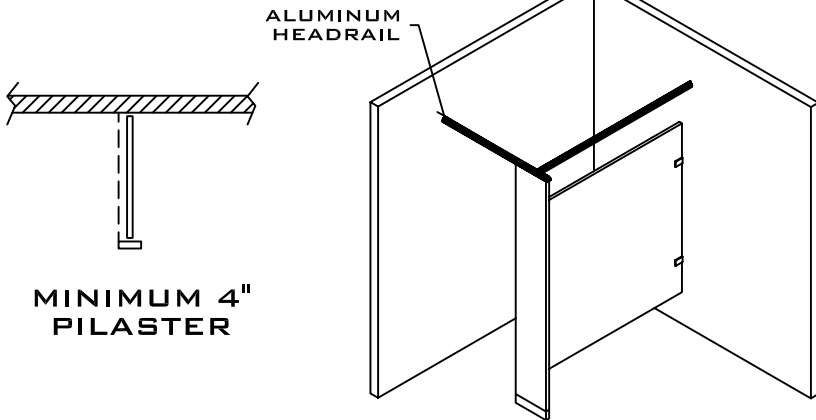

POWDER COATED STEEL  
URINAL AND SIGHT SCREENS  
2.19

CEILING HUNG SCREENS

SIDE ELEVATION

FLOOR ANCHORED / OVERHEAD BRACED  
SCREENS

SIDE ELEVATION

SCREENS ABOVE ARE 58" HIGH BY DEPTH REQUIRED  
ARE AVAILABLE WITH CHROME PLATED ZAMAG, STAINLESS STEEL STIRRUP  
BRACKETS, FULL HEIGHT ALUMINUM OR STAINLESS STEEL BRACKETS