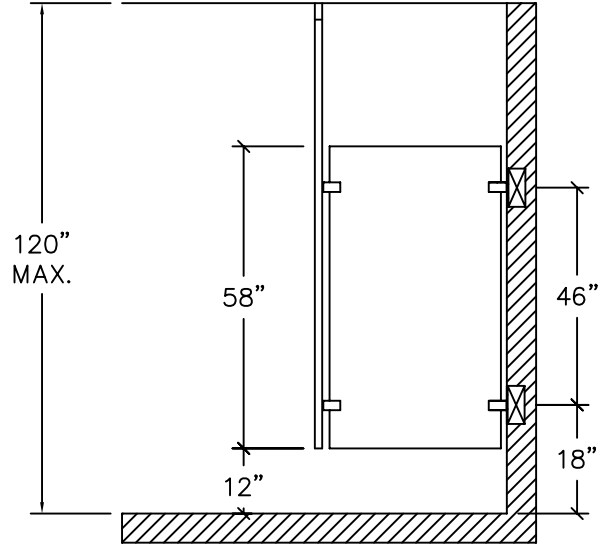

POWDER COATED STEEL  
URINAL AND SIGHT SCREENS  
2.19

CEILING HUNG SCREENS

SIDE ELEVATION

FLOOR ANCHORED / OVERHEAD BRACED  
SCREENS

SIDE ELEVATION

SCREENS ABOVE ARE 58" HIGH BY DEPTH REQUIRED  
ARE AVAILABLE WITH CHROME PLATED ZAMAG, STAINLESS STEEL STIRRUP  
BRACKETS, FULL HEIGHT ALUMINUM OR STAINLESS STEEL BRACKETS