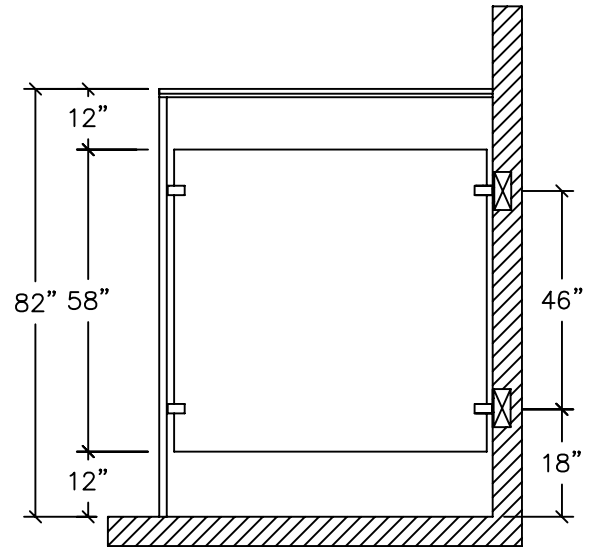

POWDER COATED STEEL  
URINAL AND SIGHT SCREENS  
2.19

CEILING HUNG SCREENS

SIDE ELEVATION

FLOOR ANCHORED / OVERHEAD BRACED  
SCREENS

SIDE ELEVATION

SCREENS ABOVE ARE 58" HIGH BY DEPTH REQUIRED  
ARE AVAILABLE WITH CHROME PLATED ZAMAG, STAINLESS STEEL STIRRUP  
BRACKETS, FULL HEIGHT ALUMINUM OR STAINLESS STEEL BRACKETS