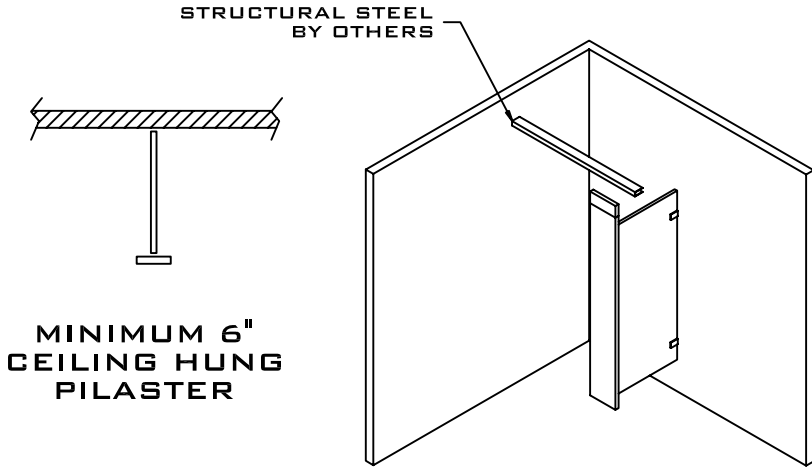

POWDER COATED STEEL  
URINAL AND SIGHT SCREENS  
2.19

CEILING HUNG SCREENS

SIDE ELEVATION

FLOOR ANCHORED / OVERHEAD BRACED  
SCREENS

SIDE ELEVATION

SCREENS ABOVE ARE 58" HIGH BY DEPTH REQUIRED  
ARE AVAILABLE WITH CHROME PLATED ZAMAG, STAINLESS STEEL STIRRUP  
BRACKETS, FULL HEIGHT ALUMINUM OR STAINLESS STEEL BRACKETS