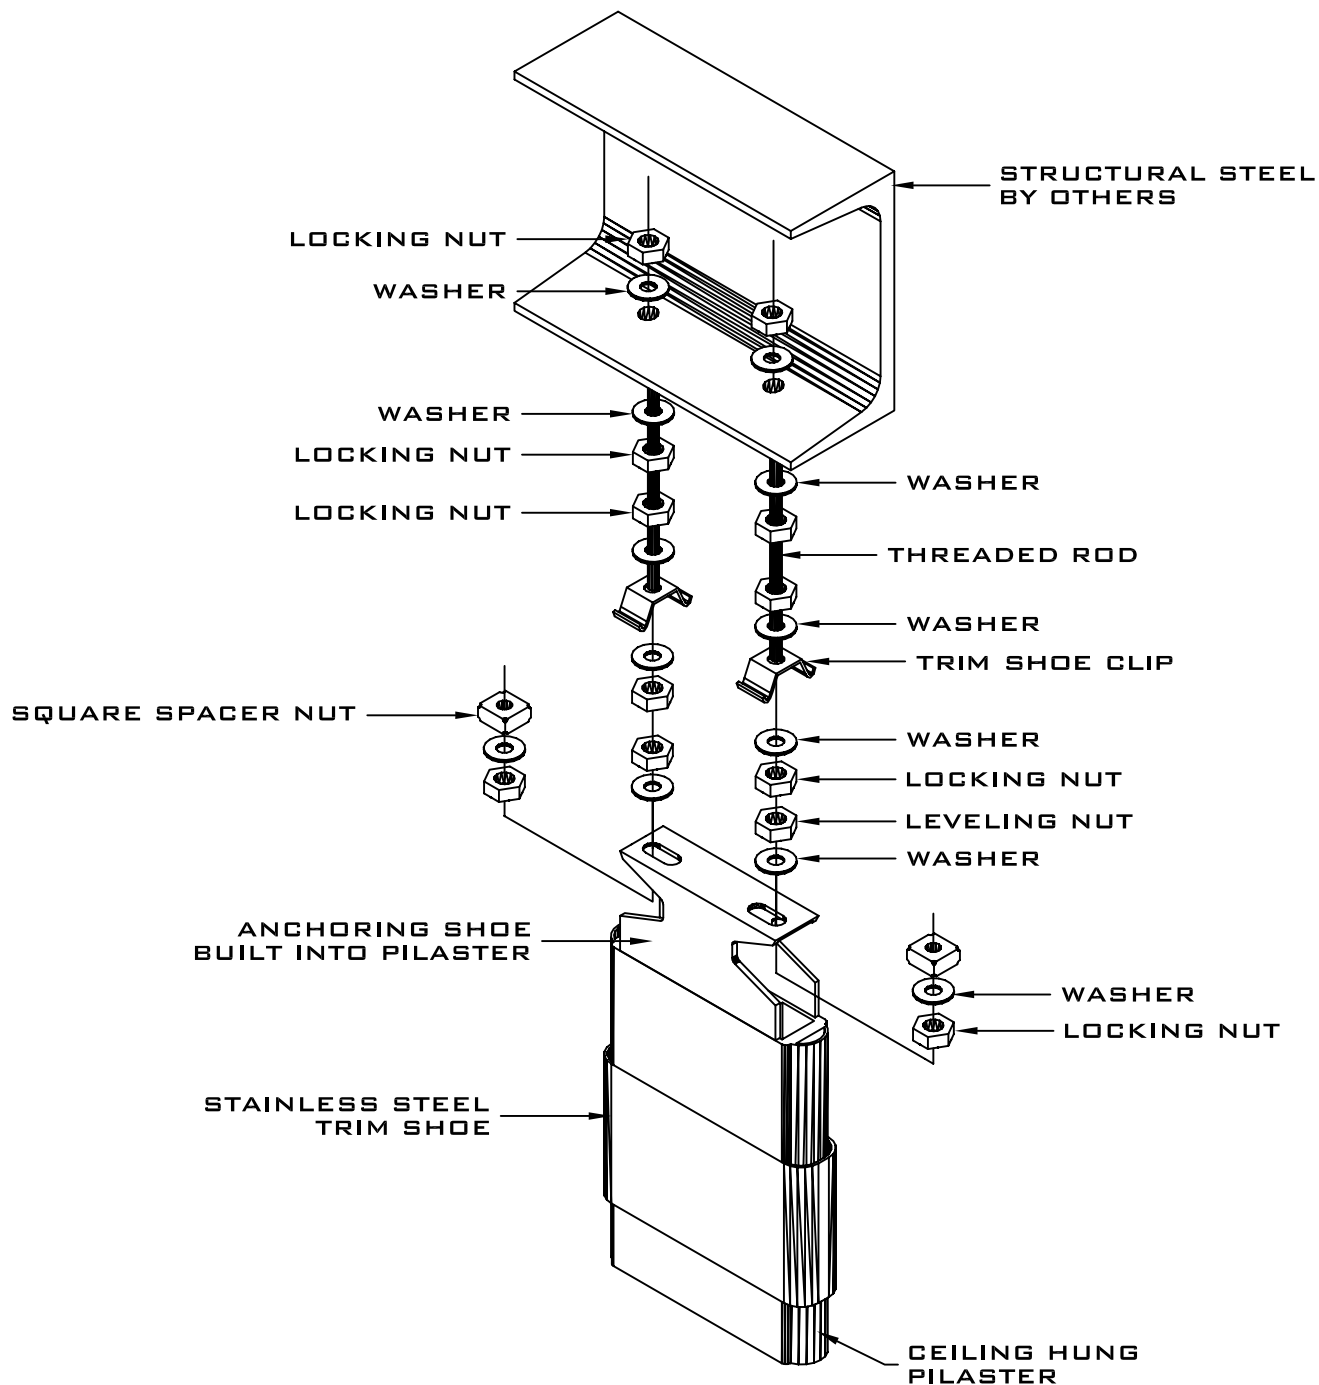

STAINLESS STEEL
CEILING HUNG PILASTER
MOUNTING DETAIL
3.11

REV 12/04