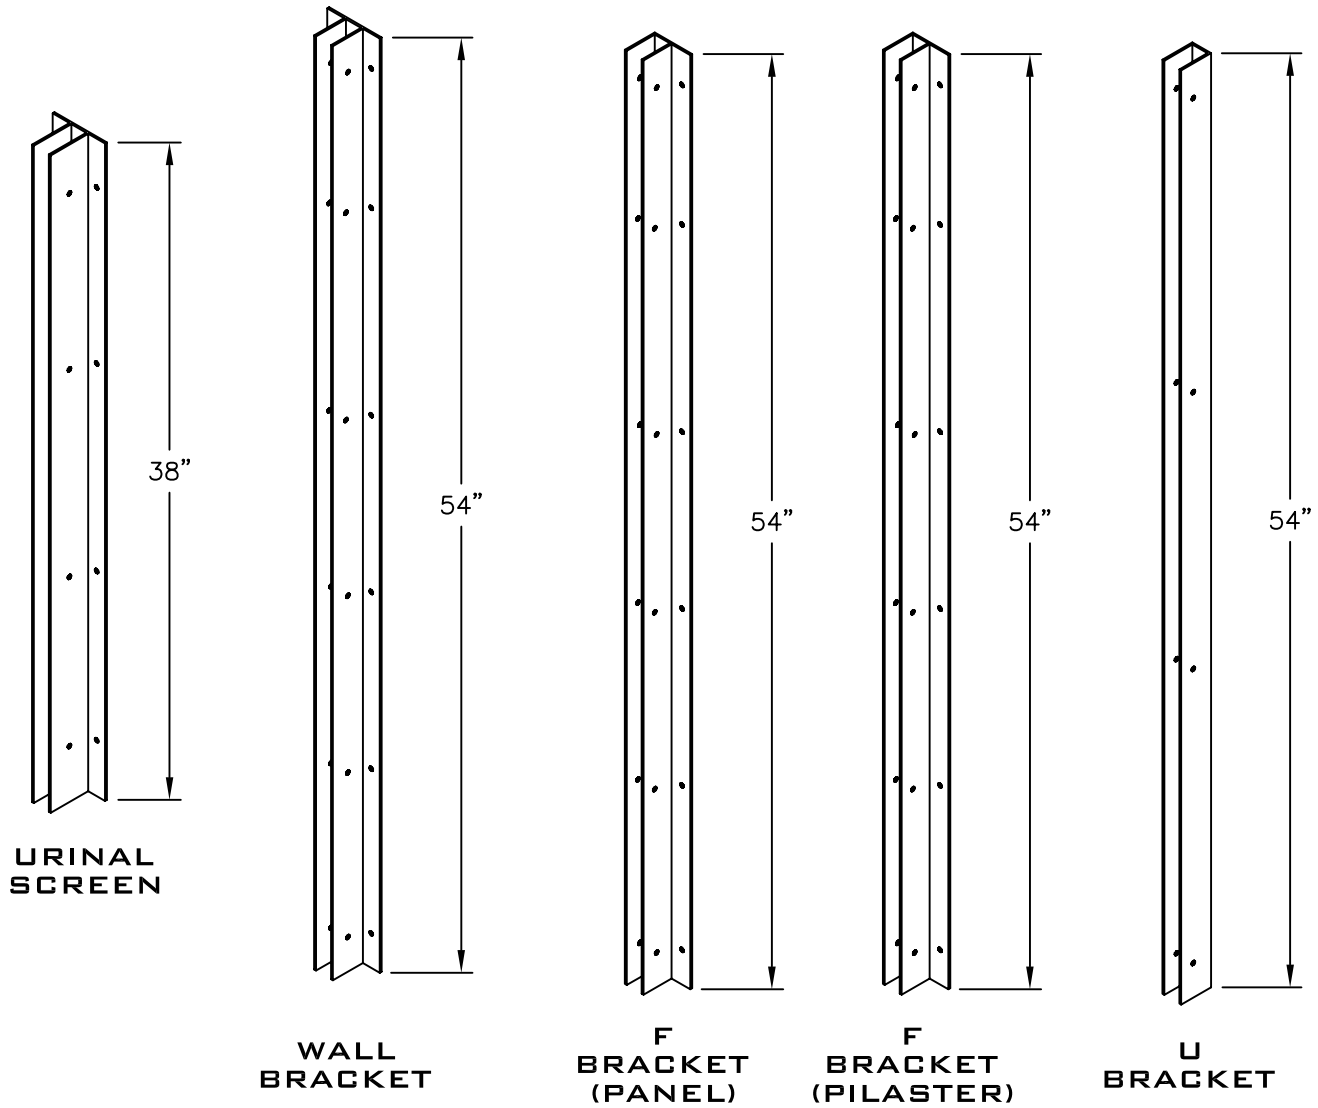

FULL HEIGHT ALUMINUM WALL BRACKETS

REV 12/04