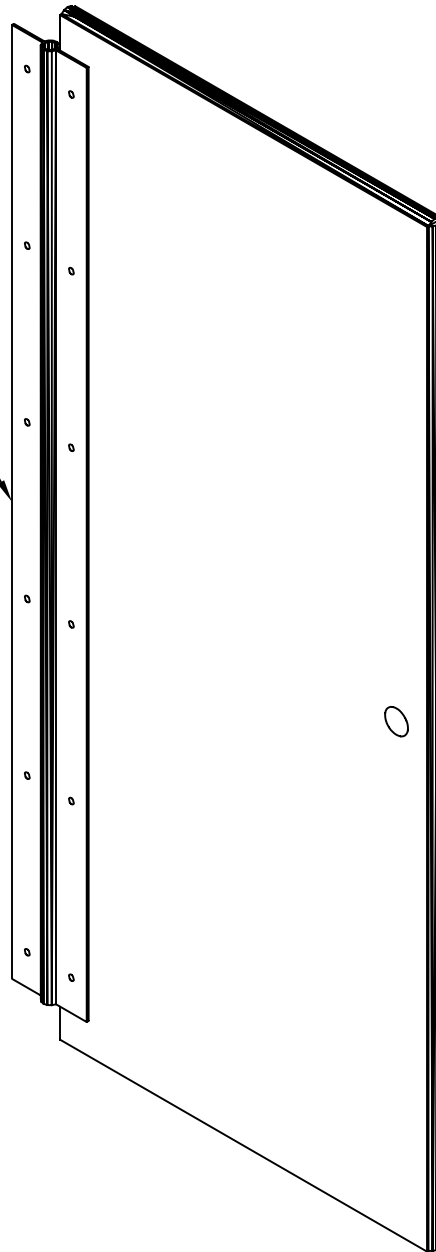

STAINLESS STEEL
DOOR W/ FULL HEIGHT HINGE DETAIL
3.16F

54" FULL HEIGHT HINGE
CENTERED ON DOOR

COMBINATION
COAT HOOK / DOOR STOP

STANDARD
HANDLE

ADA PADDLE
HANDLE

REV 12/04