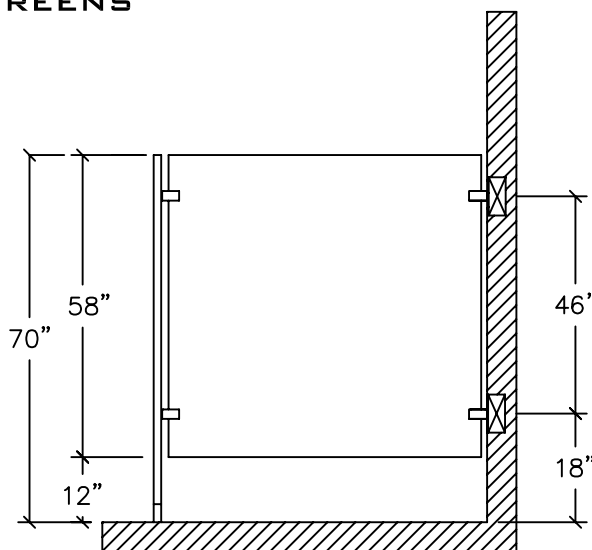

**STAINLESS STEEL  
URINAL AND SIGHT SCREENS  
3.17**

**WALL HUNG URINAL SCREENS**

**WALL HUNG  
SCREEN**

**SIDE ELEVATION**

**AVAILABLE IN 4 STANDARD SIZES, 12" X 42", 18" X 42", 24" X 42",  
30" X 42"; CHROME PLATED ZAMAG, STAINLESS STEEL STIRRUP BRACKETS,  
FULL HEIGHT ALUMINUM OR STAINLESS STEEL BRACKETS**

**FLOOR ANCHORED SCREENS**

**MINIMUM 6"  
FLOOR ANCHORED  
PILASTER**

**SIDE ELEVATION**

**SIGHT SCREENS ABOVE ARE 58" HIGH BY DEPTH REQUIRED  
AVAILABLE WITH CHROME PLATED ZAMAG, STAINLESS STEEL  
STIRRUP BRACKETS, FULL HEIGHT ALUMINUM OR  
STAINLESS STEEL BRACKETS**