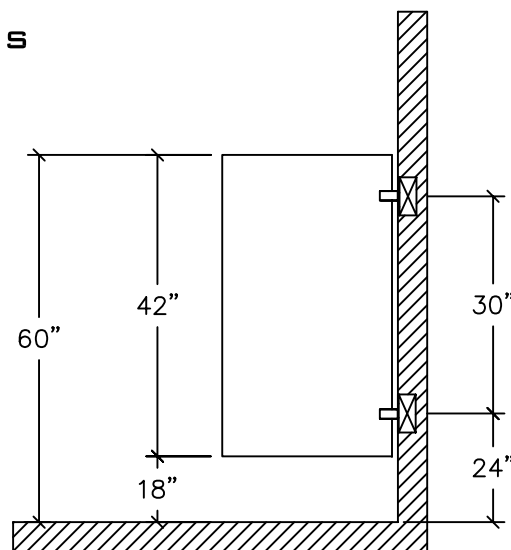

**STAINLESS STEEL  
URINAL AND SIGHT SCREENS  
3.17**

**WALL HUNG URINAL SCREENS**

**WALL HUNG  
SCREEN**

**SIDE ELEVATION**

**AVAILABLE IN 4 STANDARD SIZES, 12" X 42", 18" X 42", 24" X 42",  
30" X 42"; CHROME PLATED ZAMAG, STAINLESS STEEL STIRRUP BRACKETS,  
FULL HEIGHT ALUMINUM OR STAINLESS STEEL BRACKETS**

**FLOOR ANCHORED SCREENS**

**MINIMUM 6"  
FLOOR ANCHORED  
PILASTER**

**SIDE ELEVATION**

**SIGHT SCREENS ABOVE ARE 58" HIGH BY DEPTH REQUIRED  
AVAILABLE WITH CHROME PLATED ZAMAG, STAINLESS STEEL  
STIRRUP BRACKETS, FULL HEIGHT ALUMINUM OR  
STAINLESS STEEL BRACKETS**