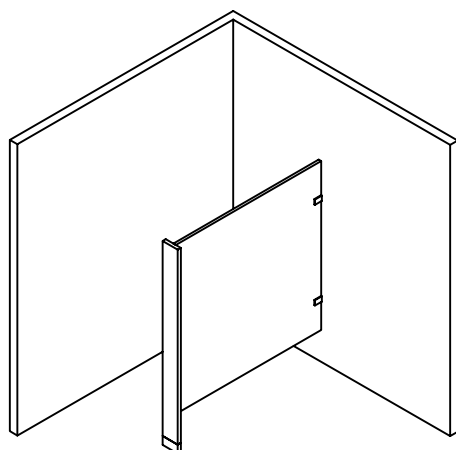

**STAINLESS STEEL  
URINAL AND SIGHT SCREENS  
3.17**

**WALL HUNG URINAL SCREENS**

**WALL HUNG  
SCREEN**

**SIDE ELEVATION**

**AVAILABLE IN 4 STANDARD SIZES, 12" X 42", 18" X 42", 24" X 42",  
30" X 42"; CHROME PLATED ZAMAG, STAINLESS STEEL STIRRUP BRACKETS,  
FULL HEIGHT ALUMINUM OR STAINLESS STEEL BRACKETS**

**FLOOR ANCHORED SCREENS**

**MINIMUM 6"  
FLOOR ANCHORED  
PILASTER**

**SIDE ELEVATION**

**SIGHT SCREENS ABOVE ARE 58" HIGH BY DEPTH REQUIRED  
AVAILABLE WITH CHROME PLATED ZAMAG, STAINLESS STEEL  
STIRRUP BRACKETS, FULL HEIGHT ALUMINUM OR  
STAINLESS STEEL BRACKETS**