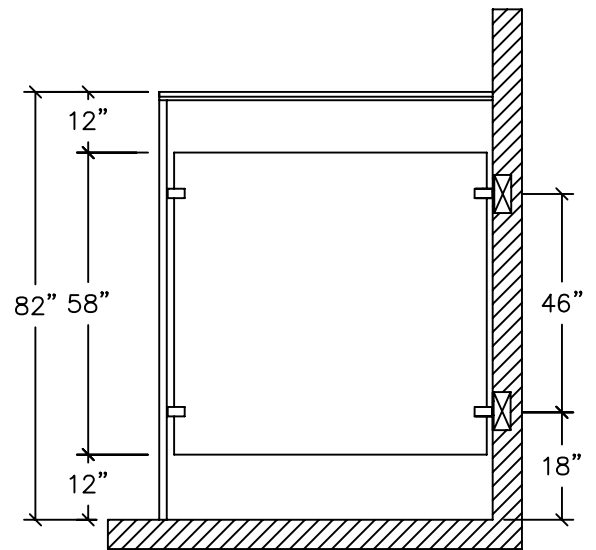

**STAINLESS STEEL
URINAL AND SIGHT SCREENS
3.19**

CEILING HUNG SCREENS

SIDE ELEVATION

**FLOOR ANCHORED / OVERHEAD BRACED
SCREENS**

SIDE ELEVATION

**SCREENS ABOVE ARE 58" HIGH BY DEPTH REQUIRED
ARE AVAILABLE WITH CHROME PLATED ZAMAG, STAINLESS STEEL STIRRUP
BRACKETS, FULL HEIGHT ALUMINUM OR STAINLESS STEEL BRACKETS**