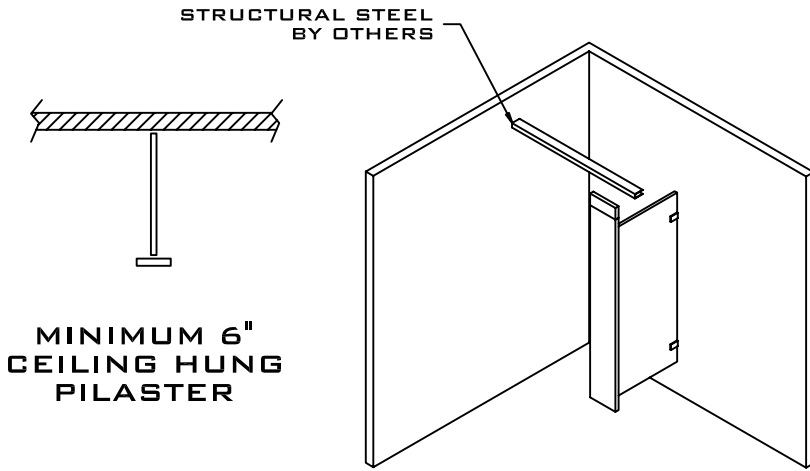

**STAINLESS STEEL
URINAL AND SIGHT SCREENS
3.19**

CEILING HUNG SCREENS

SIDE ELEVATION

**FLOOR ANCHORED / OVERHEAD BRACED
SCREENS**

SIDE ELEVATION

**SCREENS ABOVE ARE 58" HIGH BY DEPTH REQUIRED
ARE AVAILABLE WITH CHROME PLATED ZAMAG, STAINLESS STEEL STIRRUP
BRACKETS, FULL HEIGHT ALUMINUM OR STAINLESS STEEL BRACKETS**