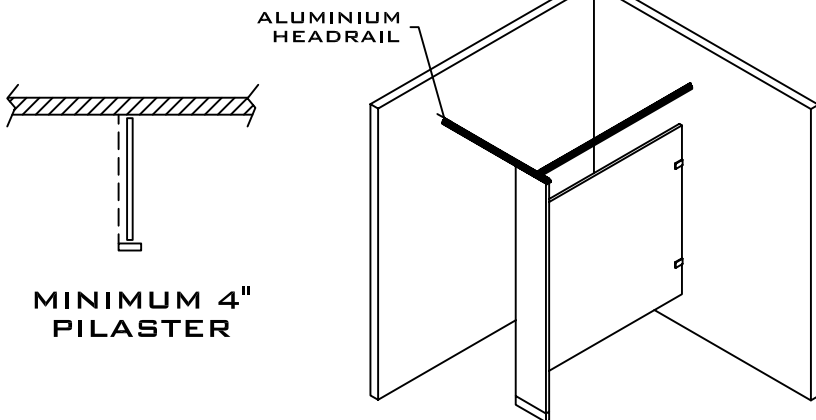

**STAINLESS STEEL
URINAL AND SIGHT SCREENS
3.19**

CEILING HUNG SCREENS

SIDE ELEVATION

**FLOOR ANCHORED / OVERHEAD BRACED
SCREENS**

SIDE ELEVATION

**SCREENS ABOVE ARE 58" HIGH BY DEPTH REQUIRED
ARE AVAILABLE WITH CHROME PLATED ZAMAG, STAINLESS STEEL STIRRUP
BRACKETS, FULL HEIGHT ALUMINUM OR STAINLESS STEEL BRACKETS**