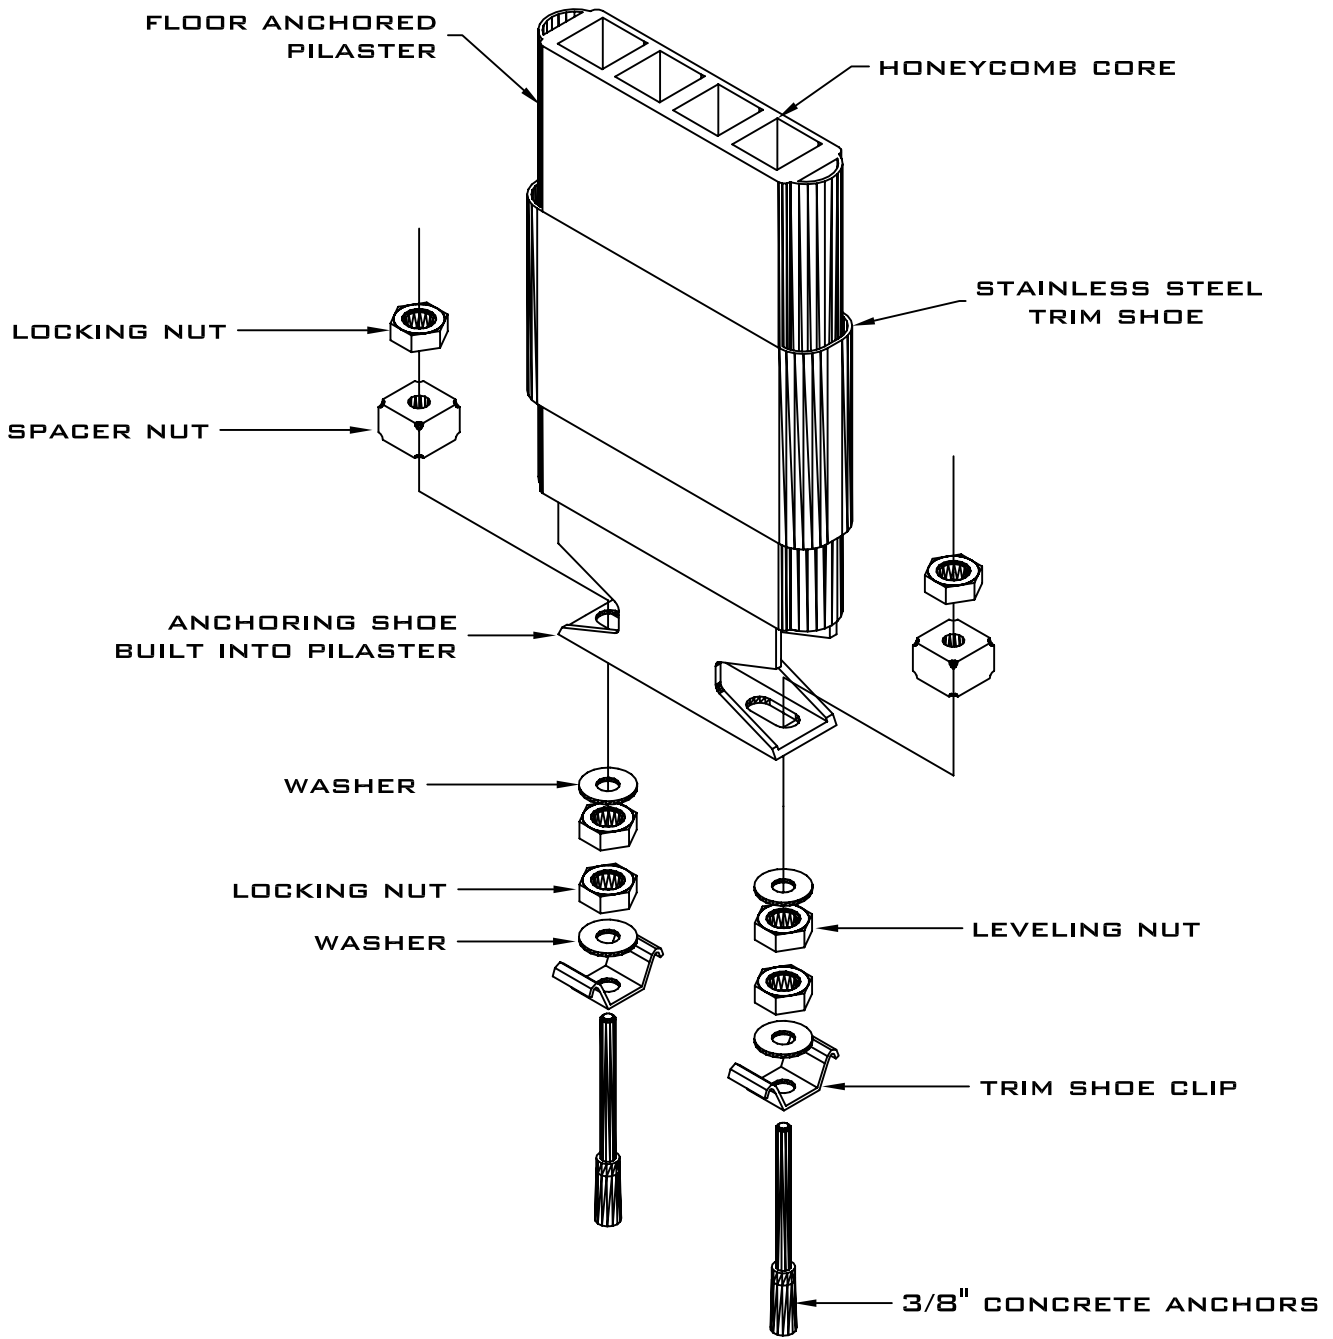

STAINLESS STEEL
FLOOR ANCHORED
PILASTER MOUNTING DETAIL
3.8

REV 12/04