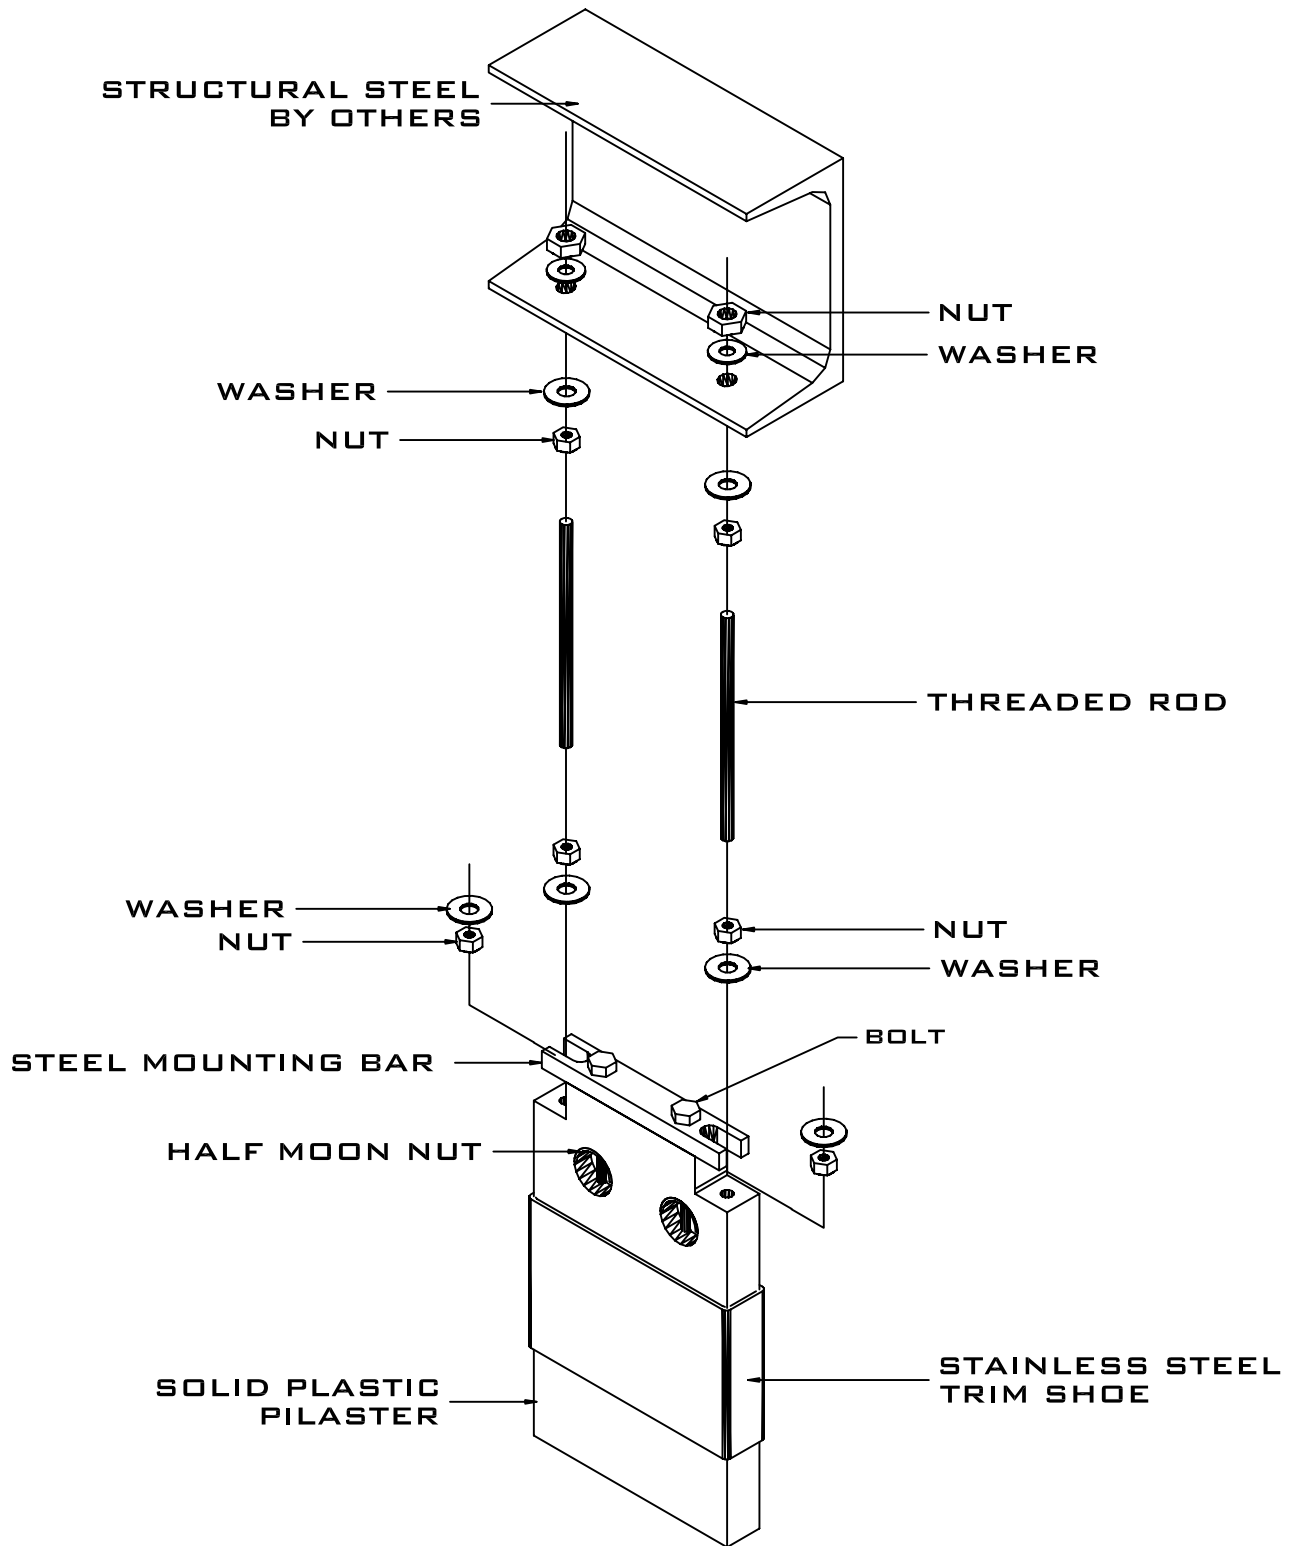

SOLID PLASTIC
CEILING HUNG
PILASTER MOUNTING DETAIL
4.11

REV 12/04