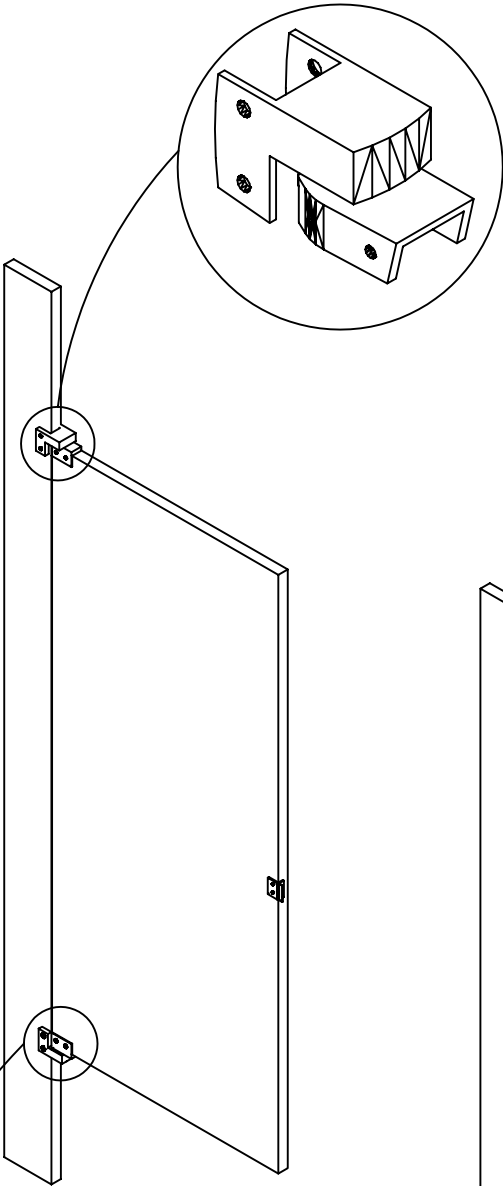

SOLID PLASTIC
COMPARTMENT DOOR DETAIL
4.13

INTEGRAL HINGE
(INSIDE DOOR)

VAULT HINGE

FULL HEIGHT HINGE

REV 12/04