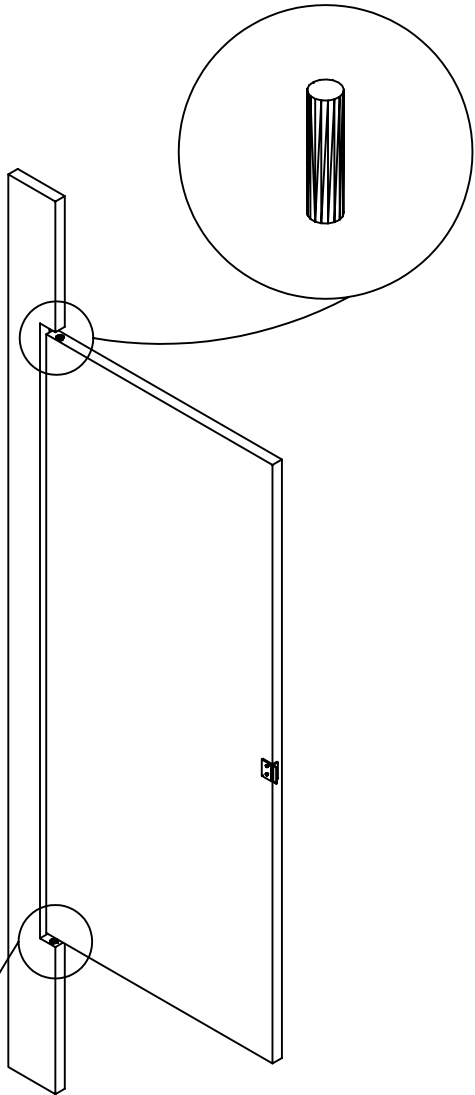

SOLID PLASTIC
COMPARTMENT DOOR DETAIL
4.13

INTEGRAL HINGE
(INSIDE DOOR)

VAULT HINGE

FULL HEIGHT HINGE

REV 12/04