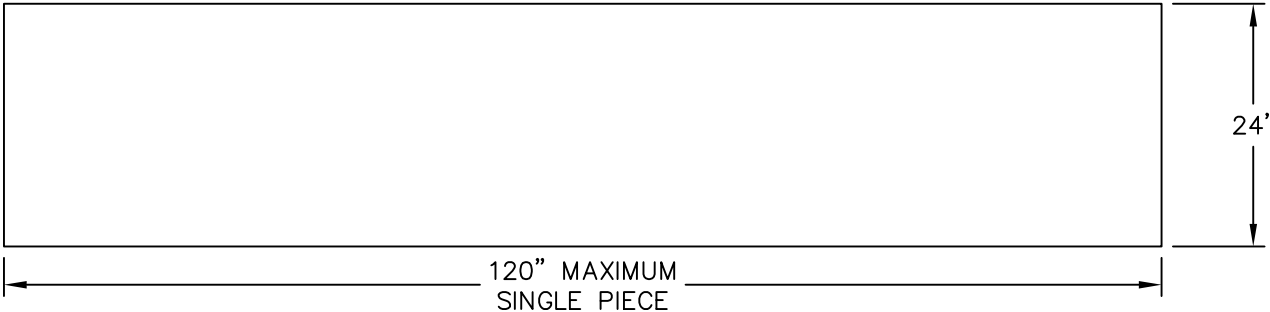

VANITY TOP

BACK SPLASH

SIDE SPLASH FOR 18" VANITY TOP

SIDE SPLASH FOR 24" VANITY TOP

APRON

VANITY TOP, BACK SPLASH, SIDE SPLASH AND APRON ARE ALL 1" THICK HDPE WITH 1/4" RADIUS ON ONE EDGE

REV 12/04