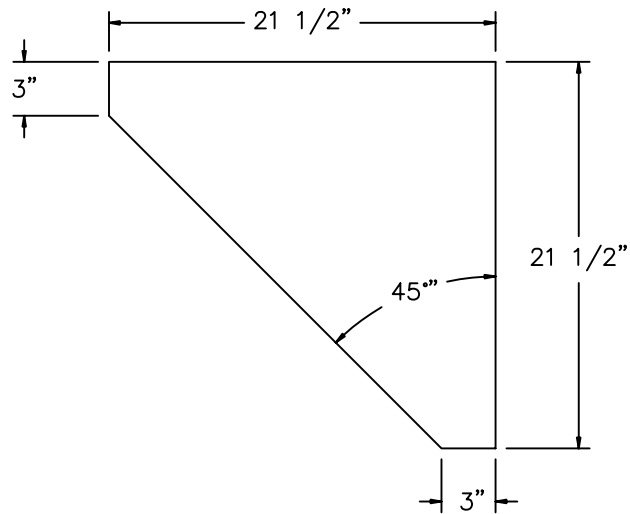

**DETAILS**

**SOLID PLASTIC  
VANITY SUPPORT DETAILS  
4.19**

**HDPE VANITY SUPPORT  
24" DEEP VANITY**

**SUPPORTS ARE  
1" THICK HDPE. INTERMEDIATE SUPPORTS SHALL BE  
EVENLY SPACED AT MAXIMUM OF 36"**

REV 12/04