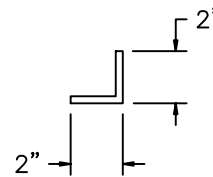

**DETAILS**

**SOLID PLASTIC  
VANITY SUPPORT DETAILS  
4.19**

**HDPE VANITY SUPPORT  
24" DEEP VANITY**

**SUPPORTS ARE  
1" THICK HDPE. INTERMEDIATE SUPPORTS SHALL BE  
EVENLY SPACED AT MAXIMUM OF 36"**

REV 12/04