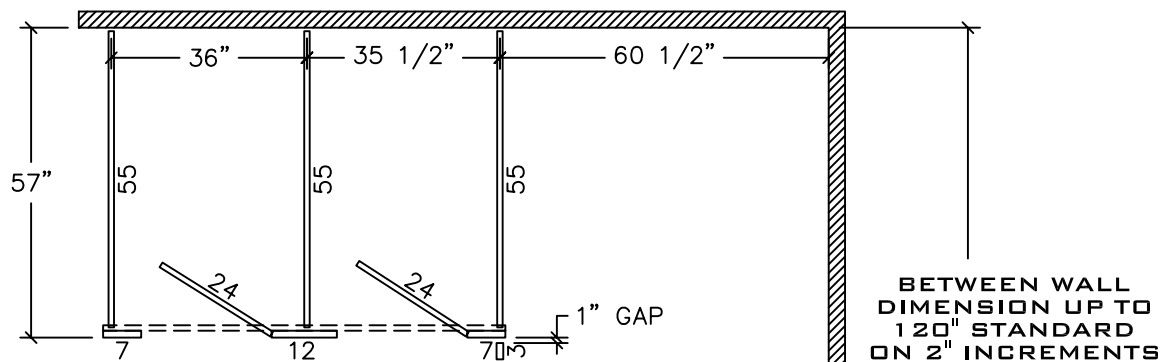

**DETAILS**

**SOLID PLASTIC  
CEILING HUNG  
TYPICAL ALCOVE  
LAYOUTS  
4.2C**

**CEILING HUNG  
(PILASTER SET @ 90°)**

**CEILING HUNG  
WITH ADJACENT STANDARD  
COMPARTMENTS**

REV 12/04