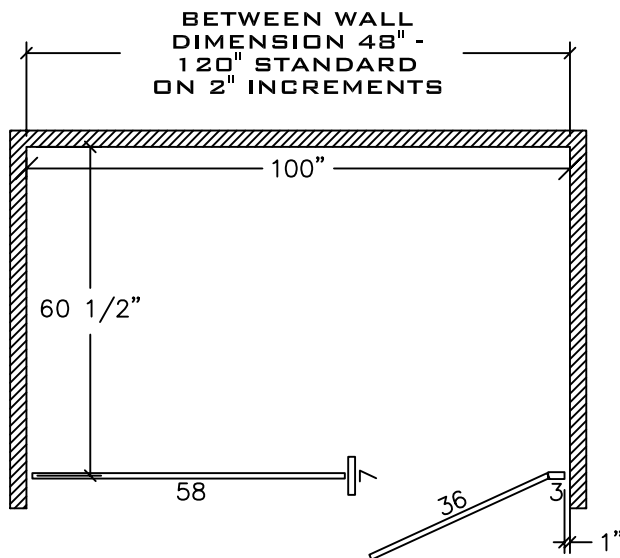

**DETAILS**

**SOLID PLASTIC  
CEILING HUNG  
TYPICAL ALCOVE  
LAYOUTS  
4.2C**

**CEILING HUNG  
(PILASTER SET @ 90°)**

**CEILING HUNG  
WITH ADJACENT STANDARD  
COMPARTMENTS**

REV 12/04