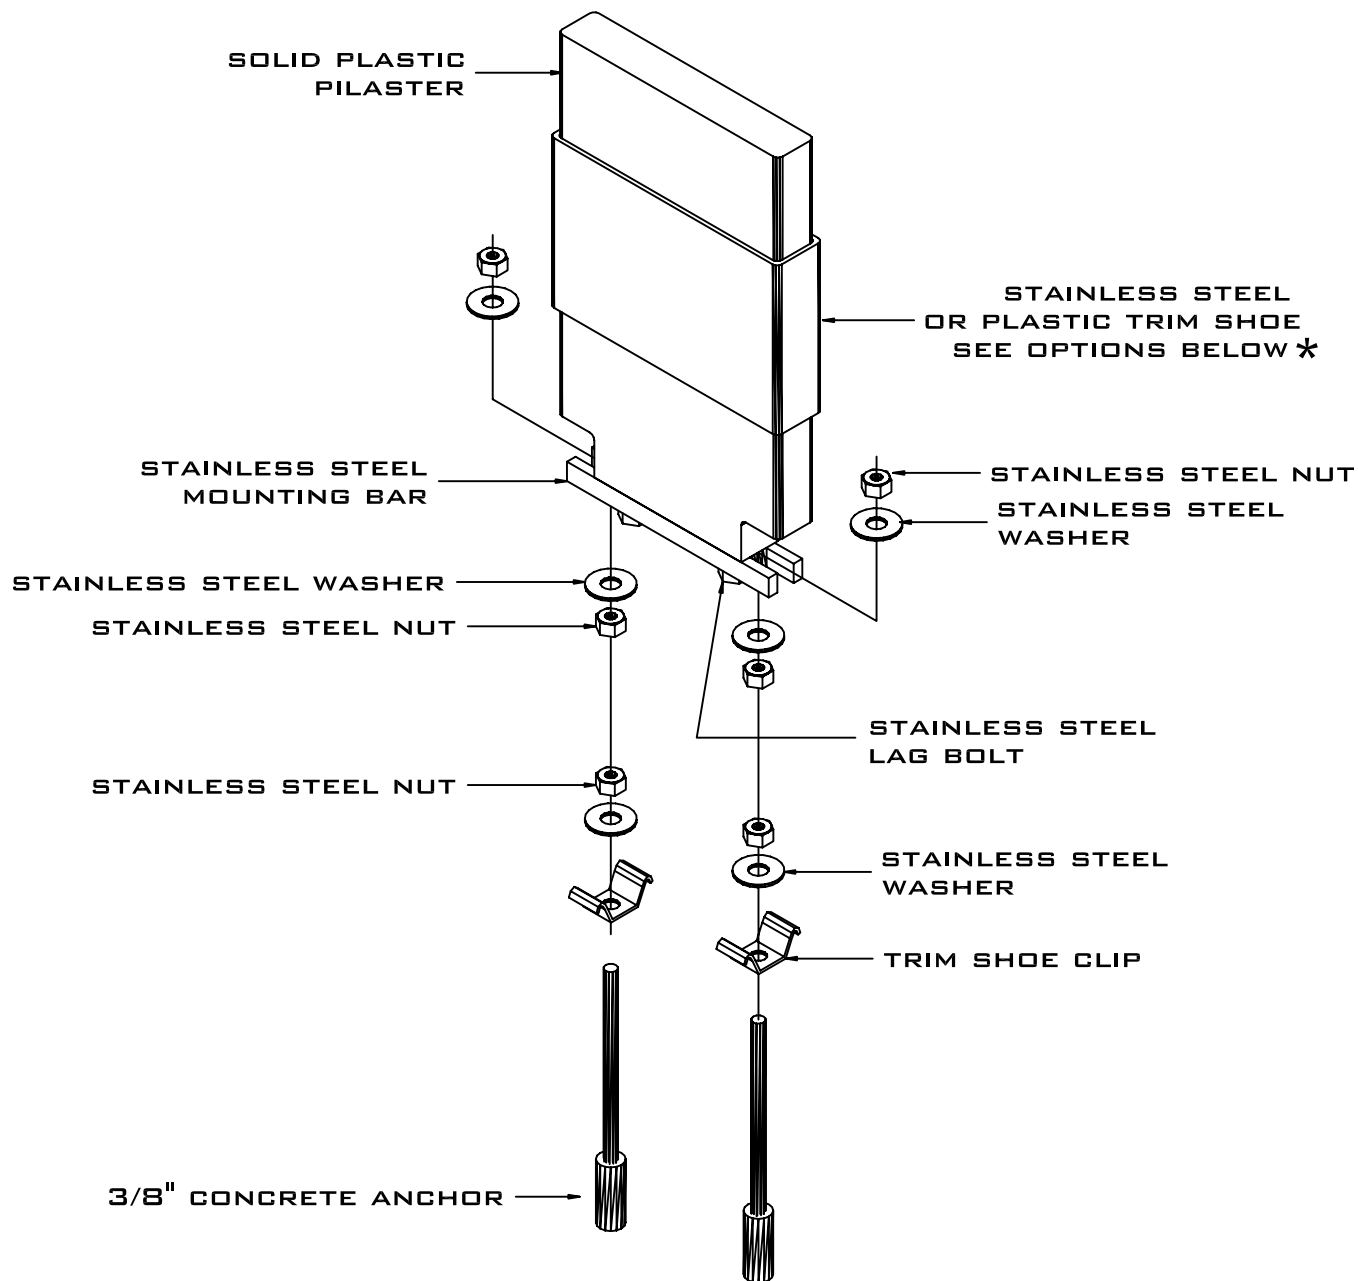

SOLID PLASTIC
FLOOR ANCHORED /
OVERHEAD BRACED
PILASTER MOUNTING DETAIL
4.5

* PLASTIC TRIM SHOE
IN WHITE, GRAY, BLACK, BLUE,
GREEN, BURGUNDY, TAN AND BROWN

* 304 STAINLESS STEEL
TRIM SHOE WITH #4
SATIN FINISH