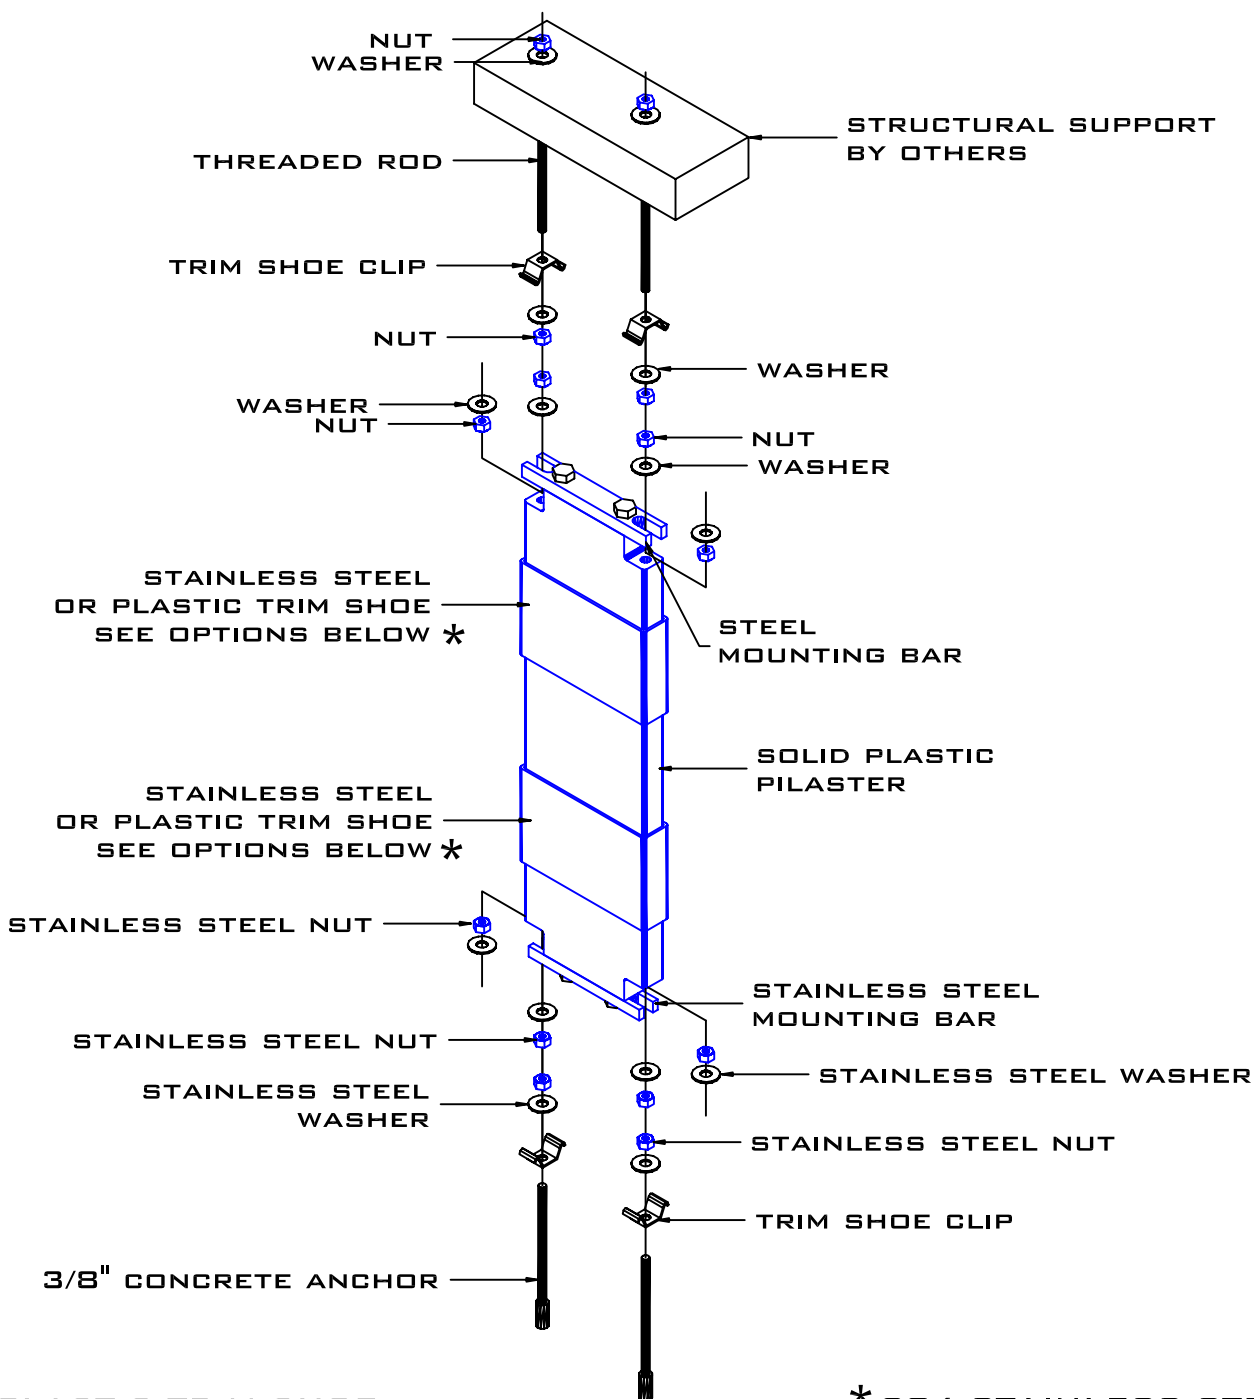

SOLID PLASTIC
FLOOR-TO-CEILING
PILASTER MOUNTING DETAIL
4.8

* PLASTIC TRIM SHOE
IN WHITE, GRAY, BLACK, BLUE,
GREEN, BURGUNDY, TAN AND BROWN

* 304 STAINLESS STEEL
TRIM SHOE WITH #4
SATIN FINISH

REV 12/04