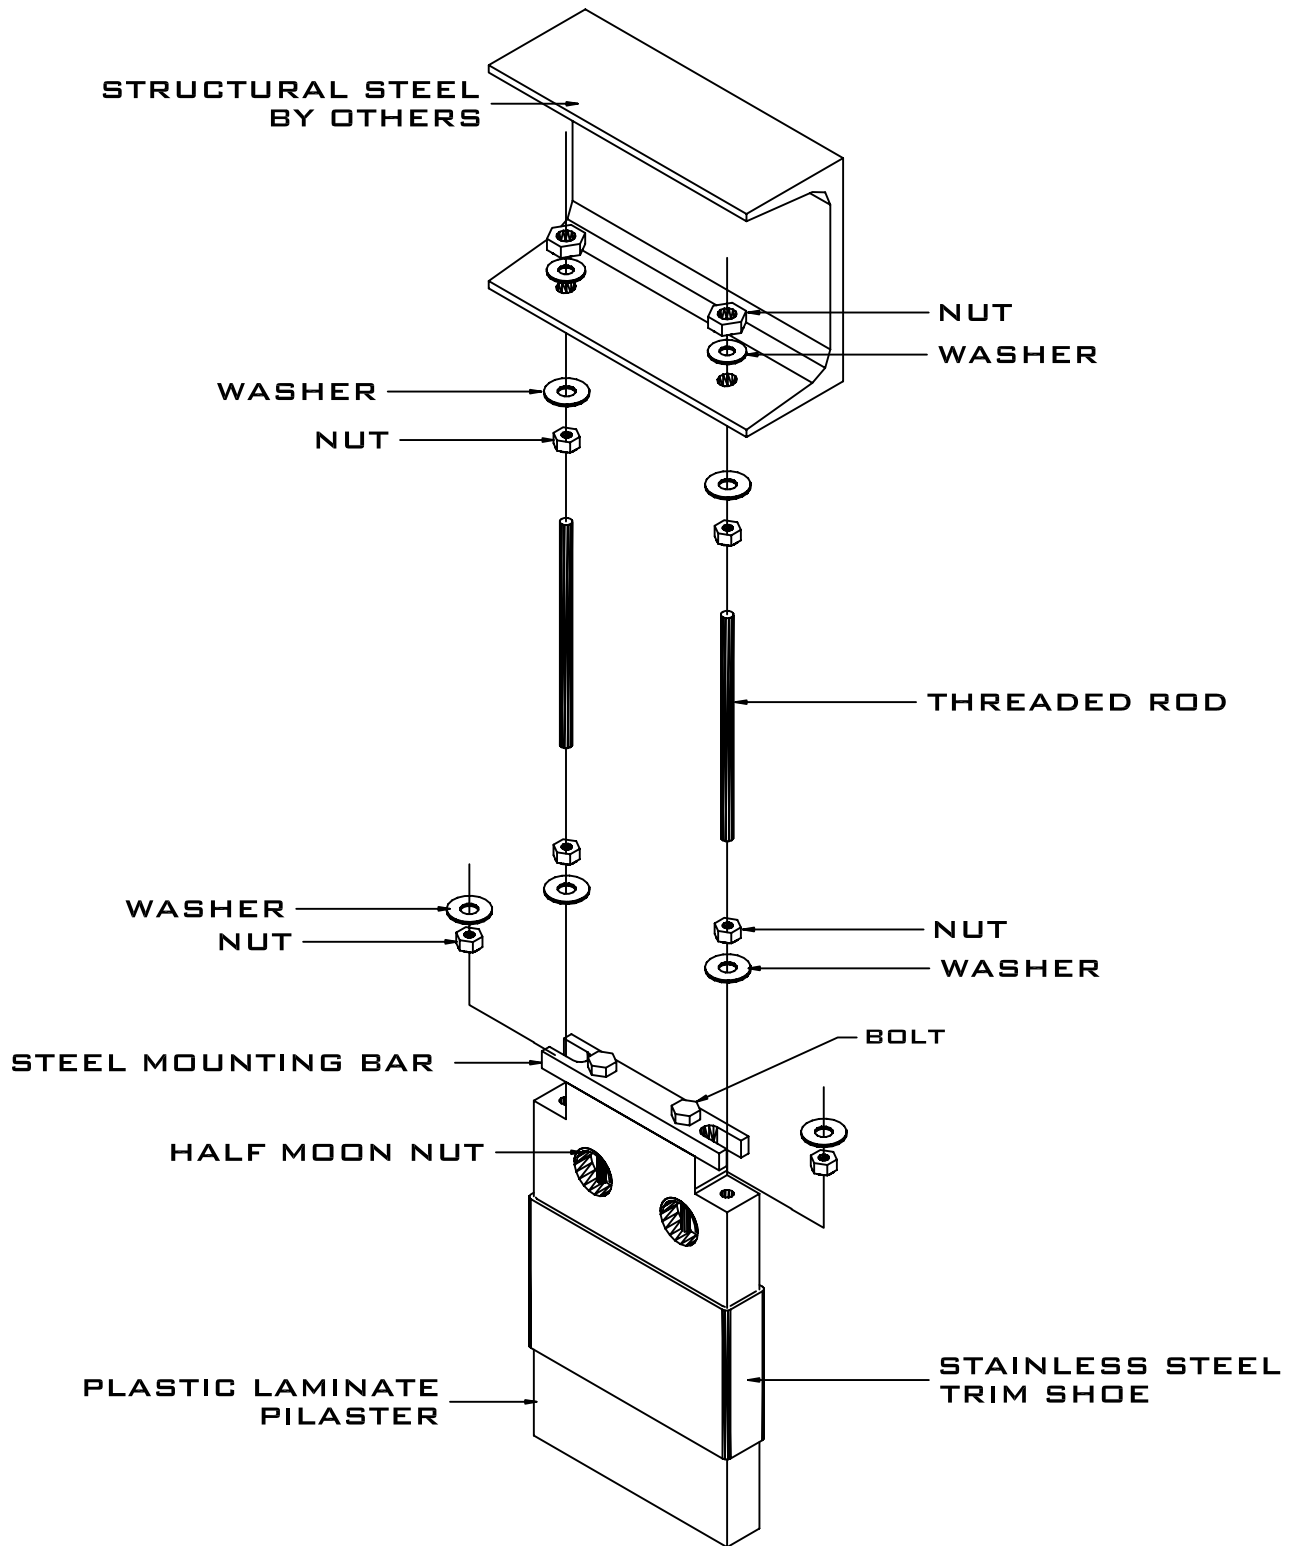

PLASTIC LAMINATE
CEILING HUNG
PILASTER MOUNTING DETAIL
5.11

REV 12/04