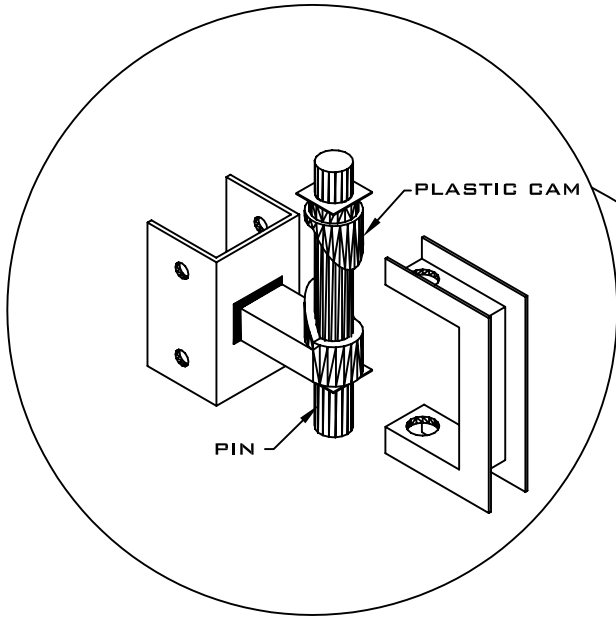

PLASTIC LAMINATE
COMPARTMENT DOOR DETAIL
5.16

TOP HINGE

BOTTOM HINGE

COMBINATION
COAT HOOK / DOOR
STOP

SLIDE LATCH
WITH LOCK
(INSWING)

SLIDE LATCH
WITH LOCK
(OUTSWING)