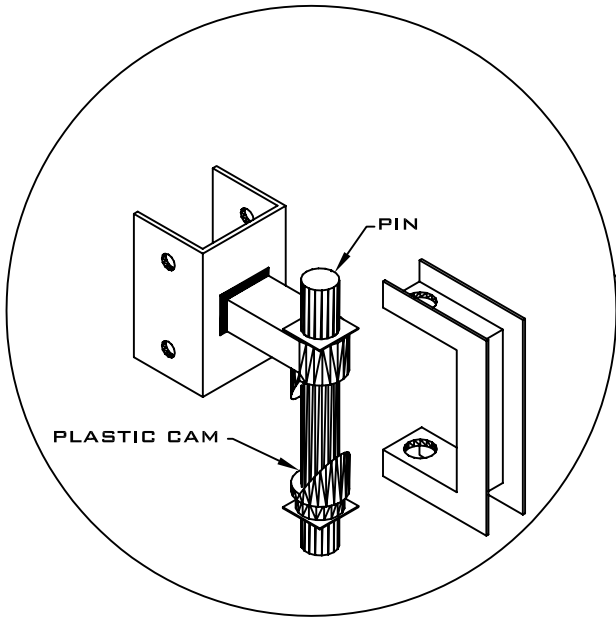

PLASTIC LAMINATE
COMPARTMENT DOOR DETAIL
5.16

TOP HINGE

BOTTOM HINGE

COMBINATION
COAT HOOK / DOOR
STOP

SLIDE LATCH
WITH LOCK
(INSWING)

SLIDE LATCH
WITH LOCK
(OUTSWING)