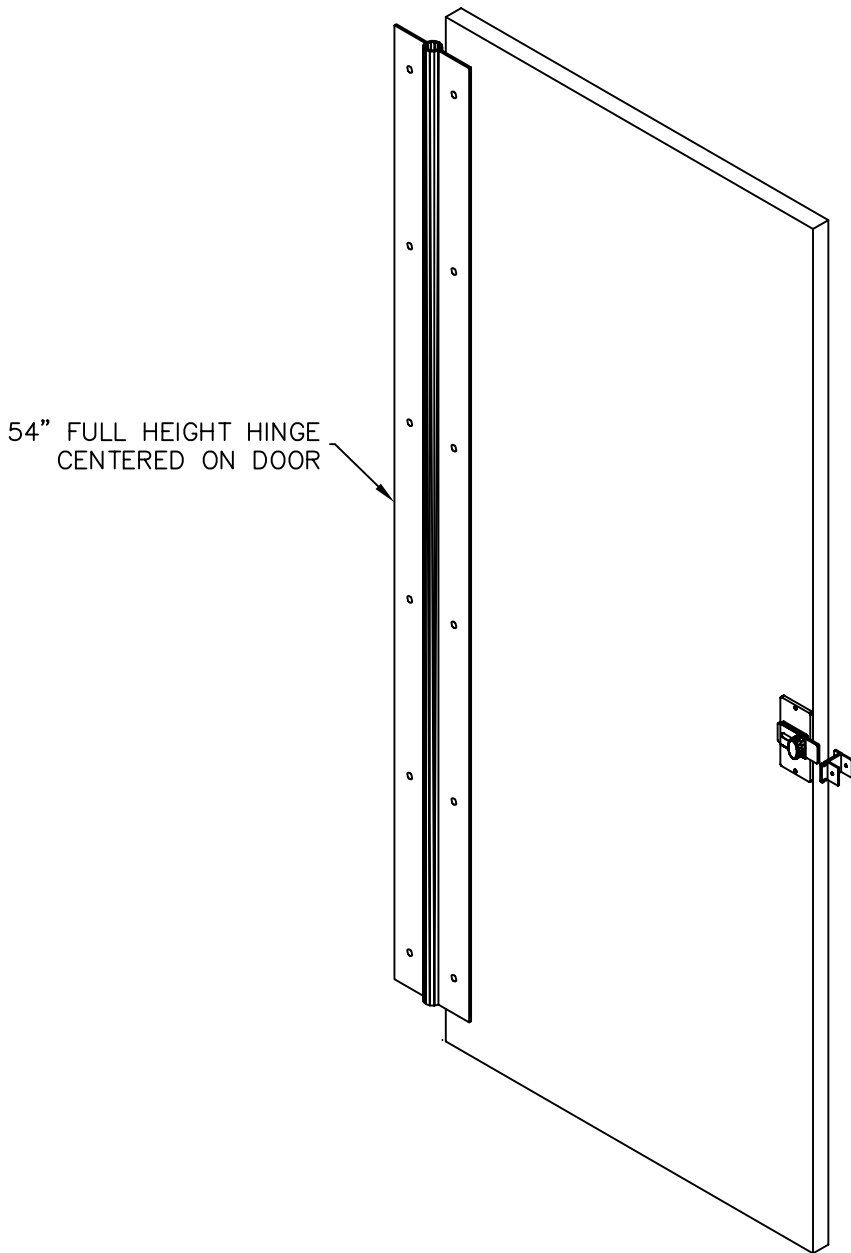

PLASTIC LAMINATE
FULL HEIGHT HINGE
COMPARTMENT DOOR DETAIL
5.16F

COMBINATION
COAT HOOK / DOOR
STOP

SLIDE LATCH
WITH LOCK
(INSWING)

SLIDE LATCH
WITH LOCK
(OUTSWING)

REV 12/04