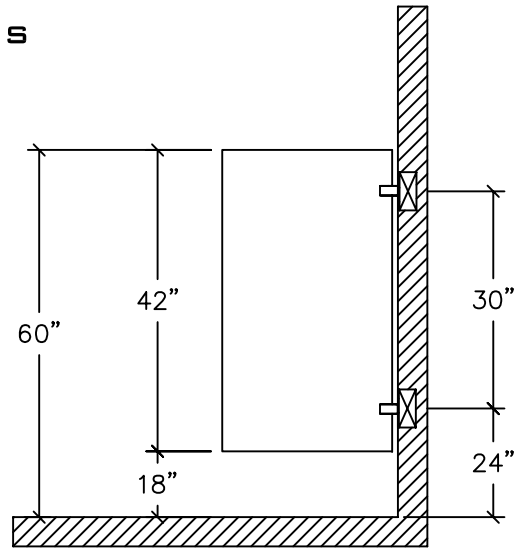

**PLASTIC LAMINATE
URINAL AND SIGHT SCREENS
5.17**

WALL HUNG URINAL SCREENS

SIDE ELEVATION

**AVAILABLE IN 4 STANDARD SIZES, 12" X 42", 18" X 42", 24" X 42",
30" X 42"; CHROME PLATED ZAMAC, STAINLESS STEEL STIRRUP
BRACKETS, FULL HEIGHT ALUMINUM OR STAINLESS STEEL BRACKETS**

FLOOR ANCHORED SIGHT SCREEN

SIDE ELEVATION

**SIGHT SCREENS ABOVE ARE 58" HIGH BY DEPTH REQUIRED
AVAILABLE WITH CHROME PLATED ZAMAC, STAINLESS STEEL
STIRRUP BRACKETS, FULL HEIGHT ALUMINUM OR
STAINLESS STEEL BRACKETS**