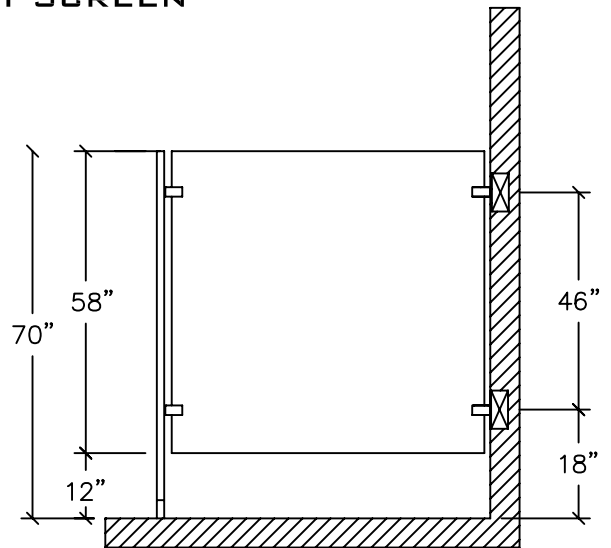

**PLASTIC LAMINATE
URINAL AND SIGHT SCREENS
5.17**

WALL HUNG URINAL SCREENS

SIDE ELEVATION

**AVAILABLE IN 4 STANDARD SIZES, 12" X 42", 18" X 42", 24" X 42",
30" X 42"; CHROME PLATED ZAMAC, STAINLESS STEEL STIRRUP
BRACKETS, FULL HEIGHT ALUMINUM OR STAINLESS STEEL BRACKETS**

FLOOR ANCHORED SIGHT SCREEN

SIDE ELEVATION

**SIGHT SCREENS ABOVE ARE 58" HIGH BY DEPTH REQUIRED
AVAILABLE WITH CHROME PLATED ZAMAC, STAINLESS STEEL
STIRRUP BRACKETS, FULL HEIGHT ALUMINUM OR
STAINLESS STEEL BRACKETS**