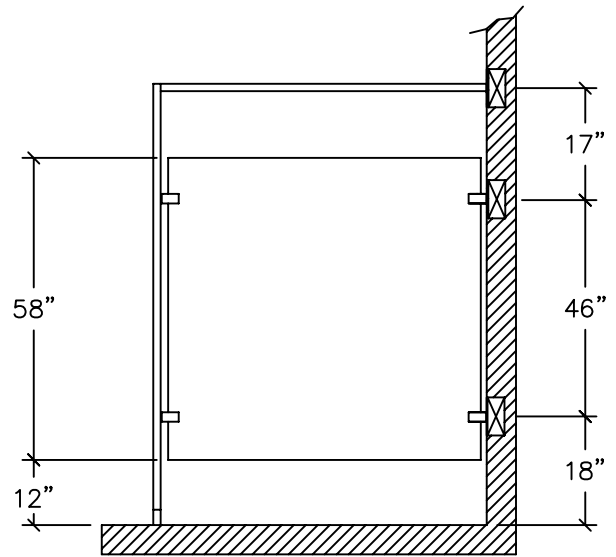

PLASTIC LAMINATE
FLOOR ANCHORED /
OVERHEAD BRACED
5.4

IC - 2
STANDARD
CONFIGURATION

ALUMINUM
HEADRAIL

FRONT ELEVATION

SIDE ELEVATION

⊠ BLOCKING IN WALL BY OTHERS

REV 12/04