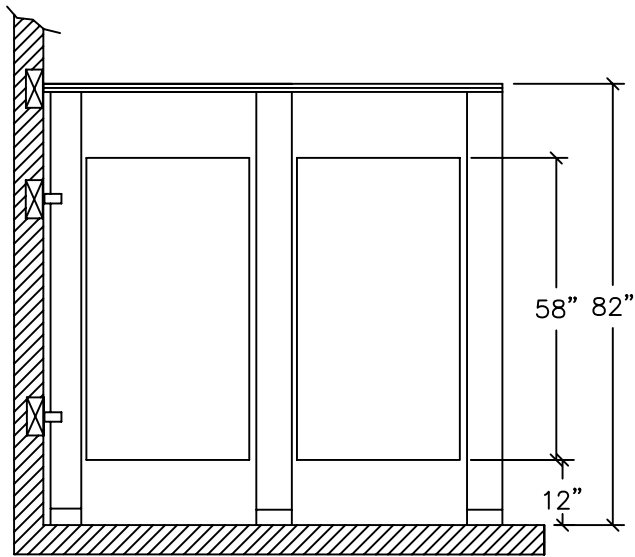

PLASTIC LAMINATE
FLOOR ANCHORED /
OVERHEAD BRACED
5.4

IC - 2
STANDARD
CONFIGURATION

ALUMINUM
HEADRAIL

FRONT ELEVATION

SIDE ELEVATION

⊠ BLOCKING IN WALL BY OTHERS

REV 12/04