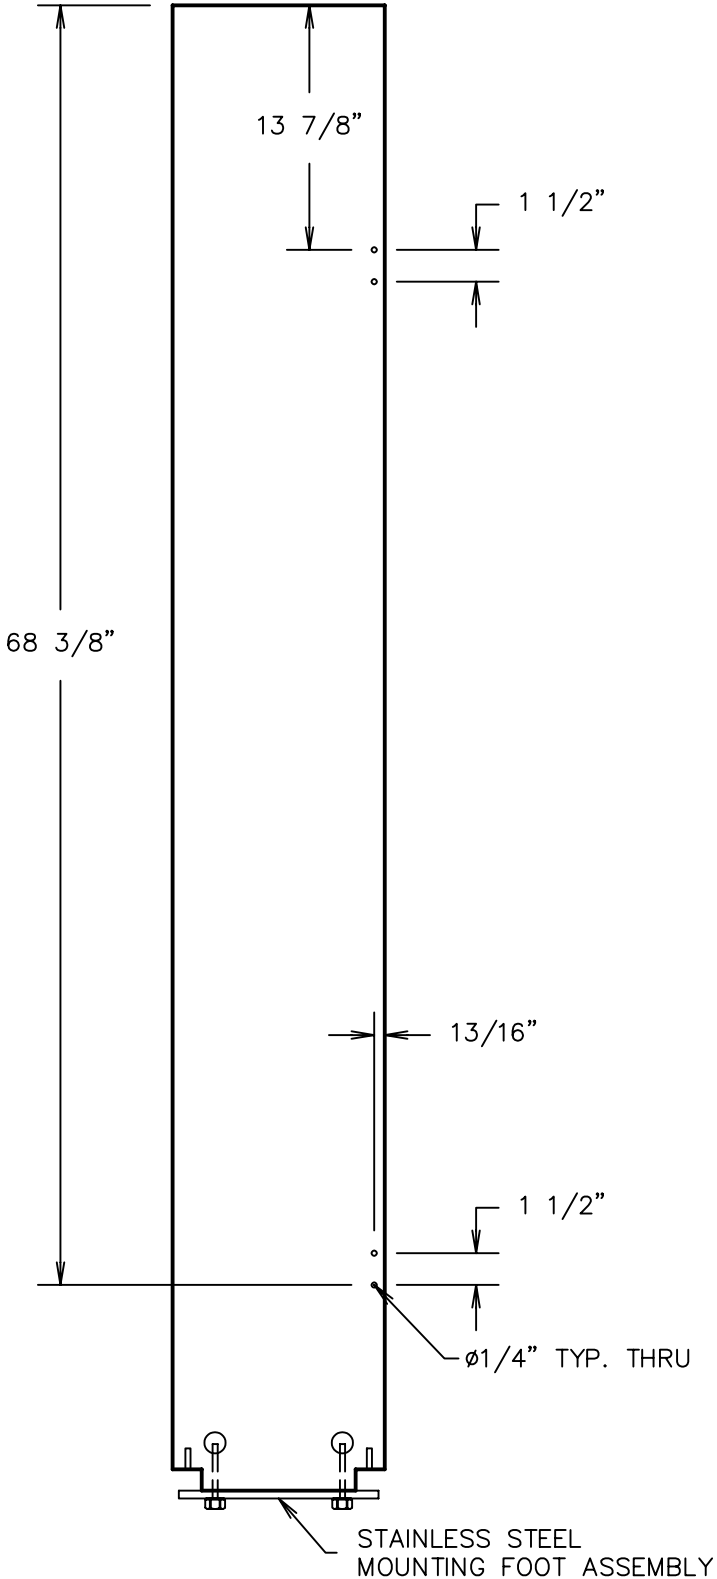

PLASTIC LAMINATE
OVERHEAD BRACED PILASTER
DRILLING DETAIL
5.5C

REV 12/04