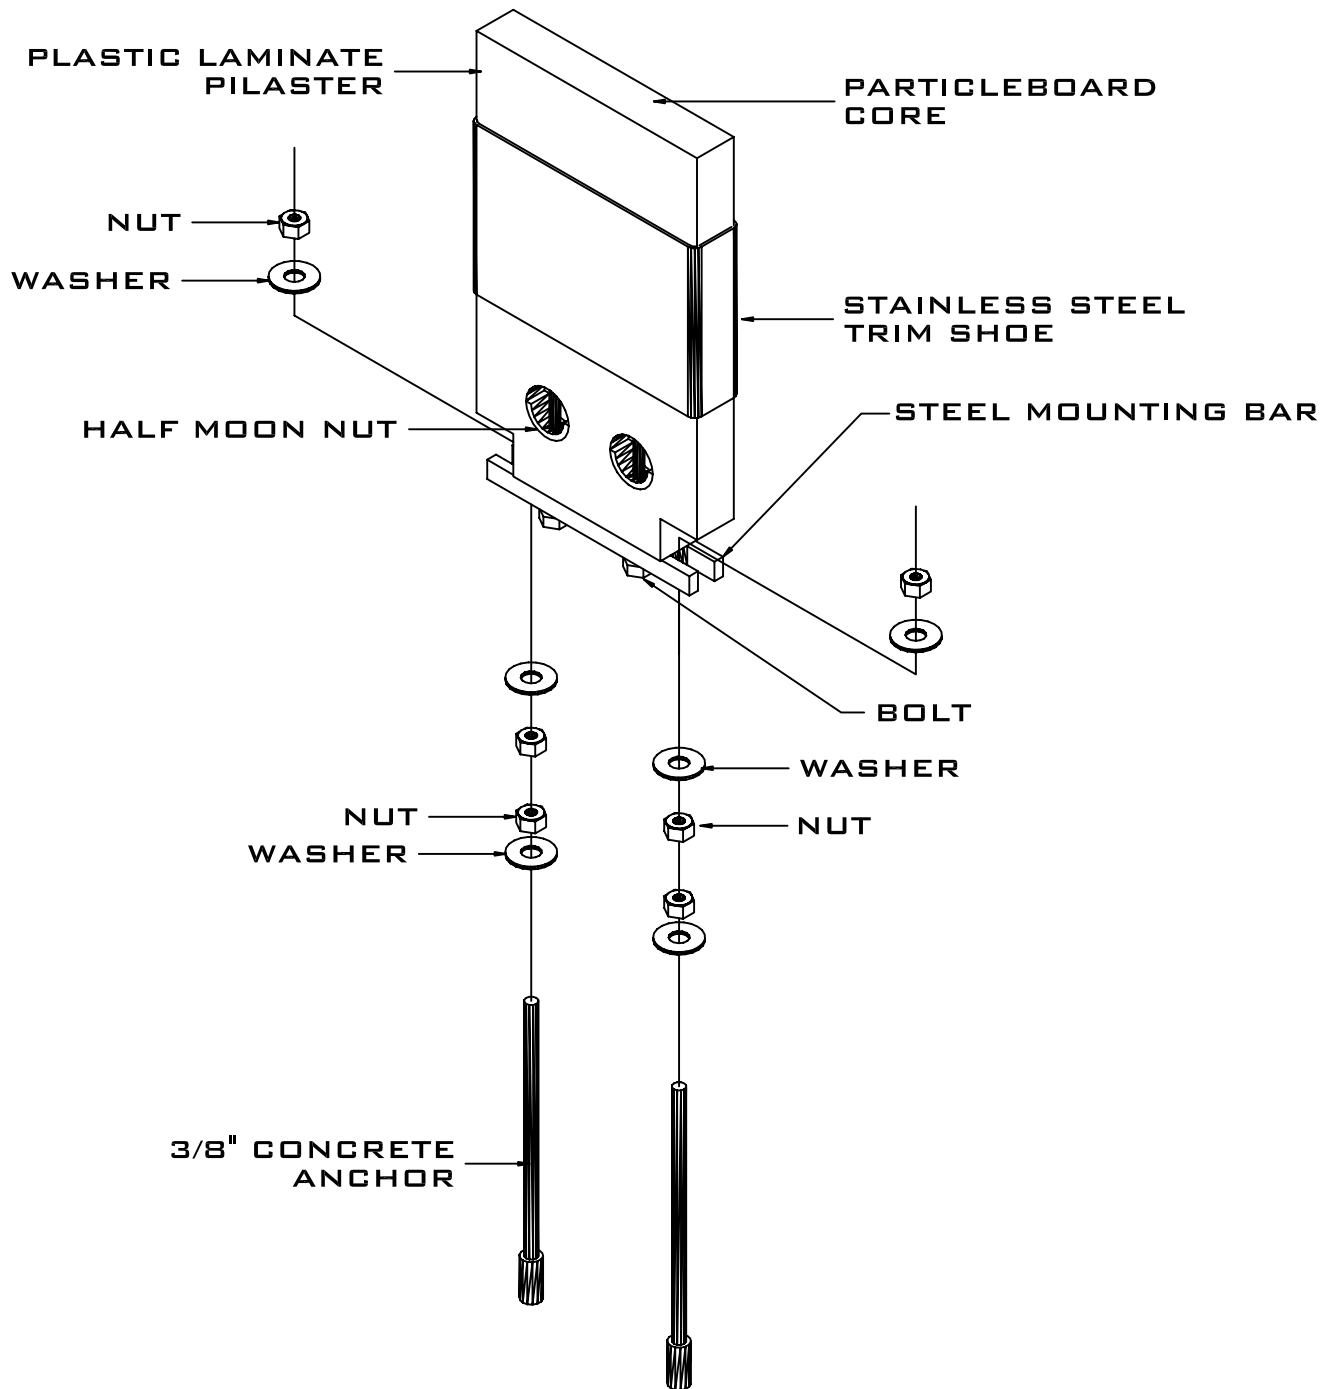

PLASTIC LAMINATE
FLOOR ANCHORED
PILASTER MOUNTING DETAIL
5.8

REV 12/04