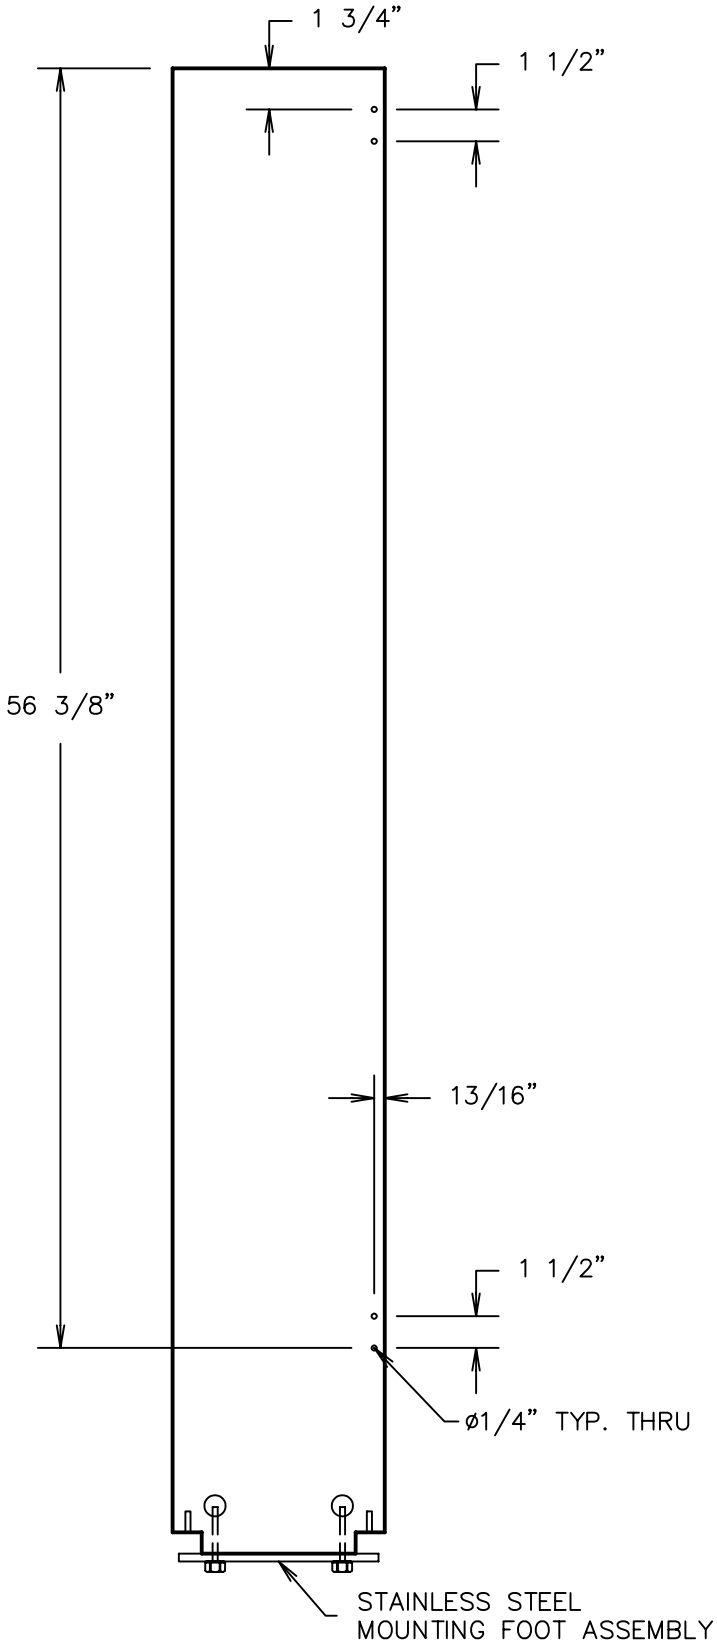

PLASTIC LAMINATE  
FLOOR MOUNTED PILASTER  
DRILLING DETAIL  
5.8A

REV 12/04