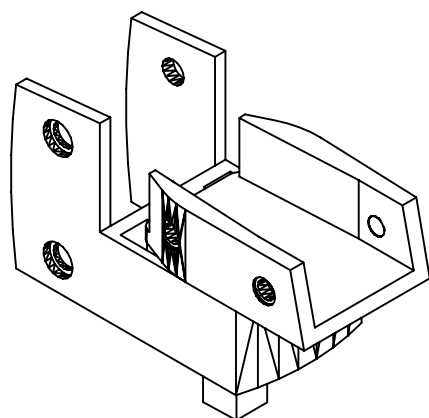

PHENOLIC
COMPARTMENT DOOR DETAIL
6.16

TOP HINGE

COMBINATION
COAT HOOK / DOOR
STOP

BOTTOM HINGE

SLIDE LATCH
WITH LOCK
(INSWING)

SLIDE LATCH
WITH LOCK
(OUTSWING)

REV 12/04