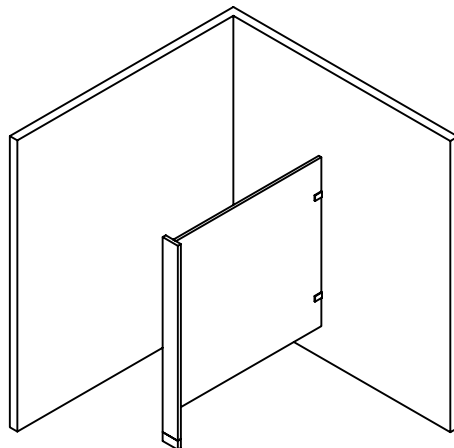

PHENOLIC
URINAL AND SIGHT SCREENS
6.17

WALL HUNG URINAL SCREENS

SIDE ELEVATION

AVAILABLE IN 4 STANDARD SIZES, 12" X 42", 18" X 42", 24" X 42",
30" X 42"; CHROME PLATED ZAMAC, STAINLESS STEEL STIRRUP
BRACKETS, FULL HEIGHT ALUMINUM OR STAINLESS STEEL BRACKETS

FLOOR ANCHORED SIGHT SCREEN

SIDE ELEVATION

SIGHT SCREENS ABOVE ARE 58" HIGH BY DEPTH REQUIRED
AVAILABLE WITH CHROME PLATED ZAMAC, STAINLESS STEEL
STIRRUP BRACKETS, FULL HEIGHT ALUMINUM OR
STAINLESS STEEL BRACKETS