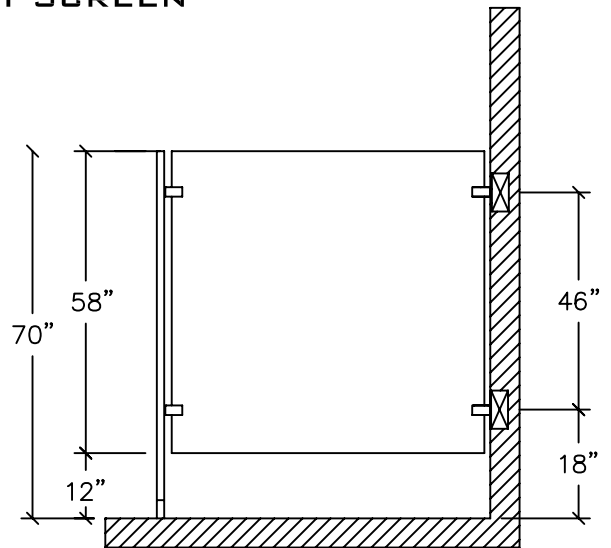

PHENOLIC
URINAL AND SIGHT SCREENS
6.17

WALL HUNG URINAL SCREENS

SIDE ELEVATION

AVAILABLE IN 4 STANDARD SIZES, 12" X 42", 18" X 42", 24" X 42",
30" X 42"; CHROME PLATED ZAMAC, STAINLESS STEEL STIRRUP
BRACKETS, FULL HEIGHT ALUMINUM OR STAINLESS STEEL BRACKETS

FLOOR ANCHORED SIGHT SCREEN

SIDE ELEVATION

SIGHT SCREENS ABOVE ARE 58" HIGH BY DEPTH REQUIRED
AVAILABLE WITH CHROME PLATED ZAMAC, STAINLESS STEEL
STIRRUP BRACKETS, FULL HEIGHT ALUMINUM OR
STAINLESS STEEL BRACKETS