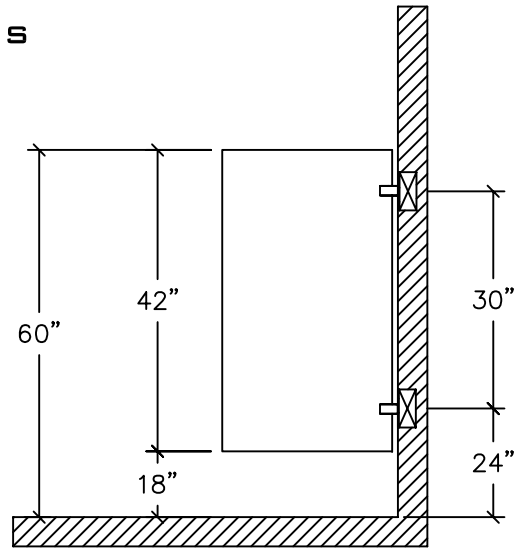

PHENOLIC
URINAL AND SIGHT SCREENS
6.17

WALL HUNG URINAL SCREENS

SIDE ELEVATION

AVAILABLE IN 4 STANDARD SIZES, 12" X 42", 18" X 42", 24" X 42",
30" X 42"; CHROME PLATED ZAMAC, STAINLESS STEEL STIRRUP
BRACKETS, FULL HEIGHT ALUMINUM OR STAINLESS STEEL BRACKETS

FLOOR ANCHORED SIGHT SCREEN

SIDE ELEVATION

SIGHT SCREENS ABOVE ARE 58" HIGH BY DEPTH REQUIRED
AVAILABLE WITH CHROME PLATED ZAMAC, STAINLESS STEEL
STIRRUP BRACKETS, FULL HEIGHT ALUMINUM OR
STAINLESS STEEL BRACKETS