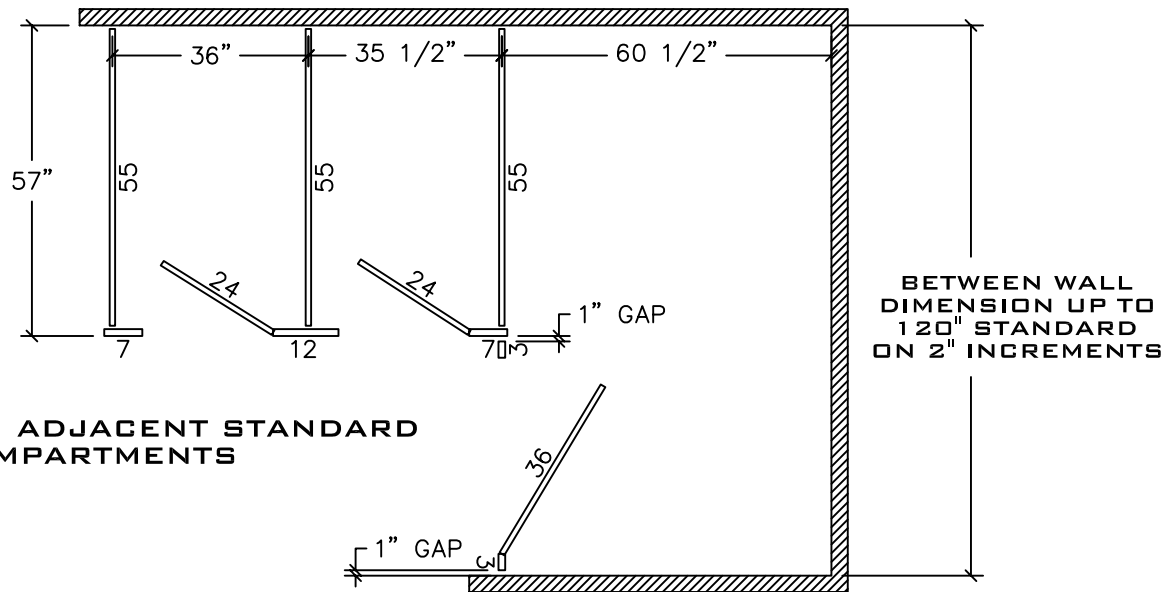

DETAILS

**PHENOLIC
FLOOR-TO-CEILING, FLOOR
ANCHORED, CEILING HUNG
TYPICAL ALCOVE
LAYOUTS
6.2B**

FLOOR - TO - CEILING

**FLOOR ANCHORED OR CEILING HUNG
(PILASTER SET @ 90°)**

**ALCOVE WITH ADJACENT STANDARD
COMPARTMENTS**

REV 12/04

Accurate

Accurate Partitions Corp.

**PHENOLIC
FLOOR-TO-CEILING, FLOOR
ANCHORED, CEILING HUNG
TYPICAL ALCOVE LAYOUTS**