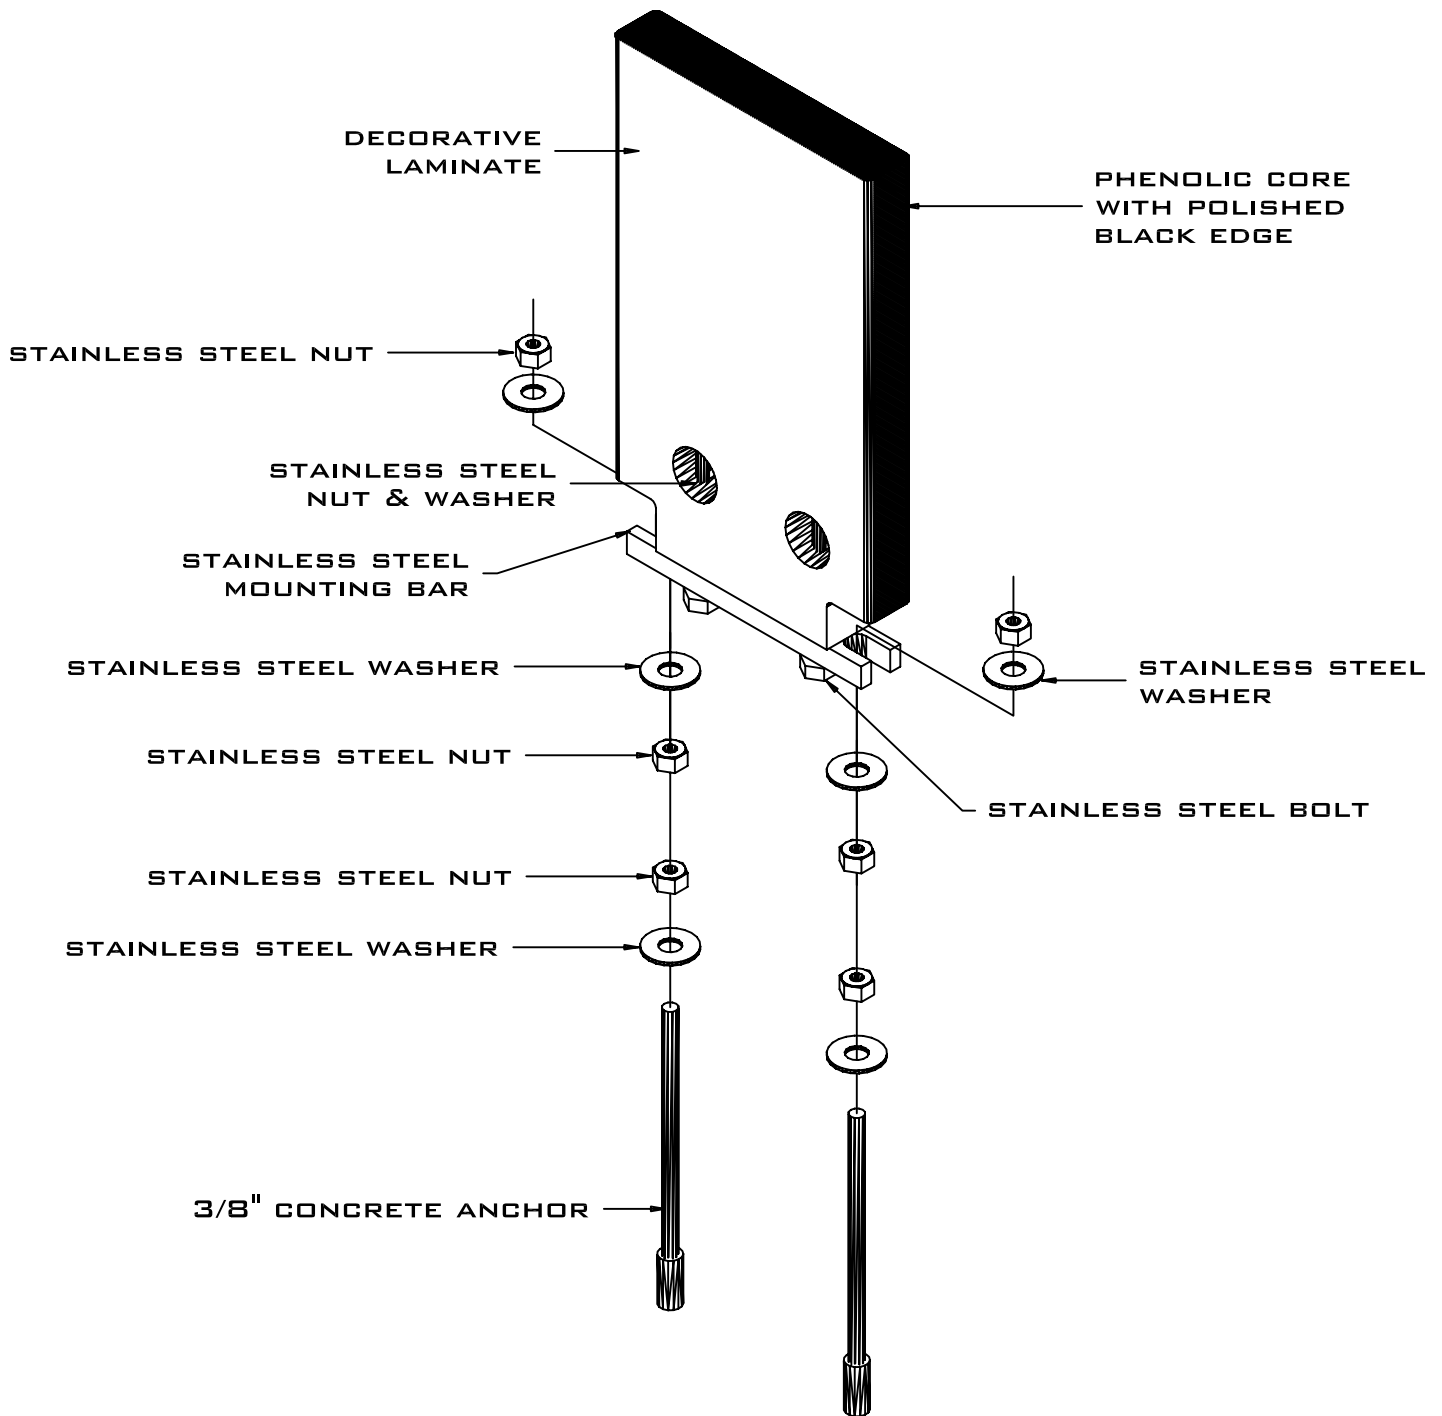

PHENOLIC
FLOOR ANCHORED
PILASTER MOUNTING DETAIL
6.8

REV 12/04